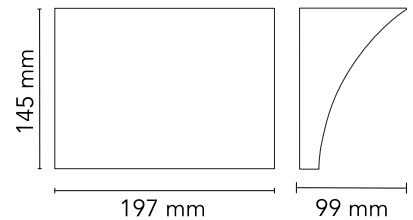

FLOS

F9705020 Grey

Pochette Up/Down Led

Designed by Rodolfo Dordoni, 2003

21.5W - 1744lm - 2700K - CRI> 90

Wall lamp providing direct/indirect light. Pressure die-cast Zamak alloy structure, matte gray, shiny white or chrome plated finish. Molded steel, galvanized white wall attachment containing the wall attachment system as well as the electrical devices.

Are you a professional and your project needs consulting and support?

[BOOK AN APPOINTMENT](#)

Main specifications

EAN	8059607024256
Mounting	Wall
Environments	Indoor dry location
Light Source Type	LED
LED type	LED Module
Power (W)	21.5
System flux (lm)	1744

Physical

Colour	Grey
Length (mm)	197
Net weight (kg)	1.7
Package height (mm)	135
Package width (mm)	265
Package length (mm)	180
Package volume (m3)	0.01
IP internal	20

Download

[Mounting instructions](#) PDF

[Spare Parts](#) PDF

Photometric Files

[LDT / IES](#) LDT