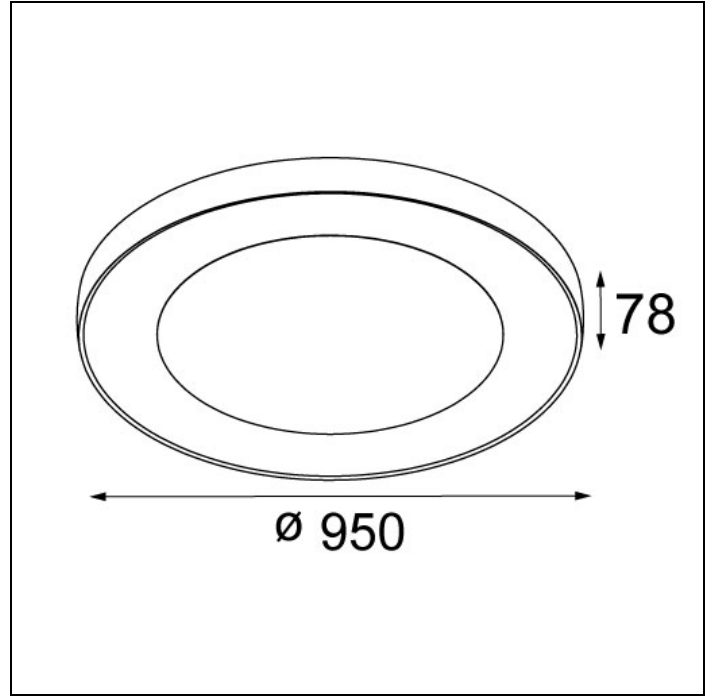

## FLAT MOON ECLIPS 950 CEILING DOWN LED DALI/PUSHDIM GI

Bring the breath-taking subtlety of a lunar eclipse indoors – in the form of our Flat moon eclips lighting fixture. This enchanting ring-shaped luminaire distributes soft yet functional light, and is designed for hospitality venues, public, retail and other large spaces. Flat moon eclips has a high, powerful lumen output, but less than the current Flat moon. As it illuminates without overwhelming, Flat moon eclips is even also suitable for residential spaces. Flat moon eclips can be mounted directly onto the ceiling and is available in diameters of 650mm and 950mm. Even more, it can be suspended using a straight suspension kit. Flat moon eclips recessed can be integrated fully into the ceiling.

### SPECIFICATIONS

|                |                      |
|----------------|----------------------|
| Gear / Transfo | LED gear incl.       |
| Weight         | 22kg                 |
| Min. distance  | 0.1 m                |
| Power supply   | 230V                 |
| IP             | IP20                 |
| Glow wire test | 650°                 |
| Lifetime       | L80 B20 @ 50.000 hrs |
| CRI            | 90                   |
| CIE flux code  | 47/78/95/100/65      |
| Lumen          | 5451 Lm              |
| Efficacy       | 71 Lm/W              |
| UGR            | 20                   |
| Adjustability  | Not Applicable       |

Available label  
<http://supemodular.com/assets/TYPE2.pdf>

|             | WARM WHITE<br>2700K / CRI 90+ | WARM WHITE<br>3000K / CRI 90+ | WARM WHITE<br>4000K / CRI 90+ |
|-------------|-------------------------------|-------------------------------|-------------------------------|
| black struc | 13363332                      | 13363432                      | 13363532                      |
| white struc | 13363309                      | 13363409                      | 13363509                      |