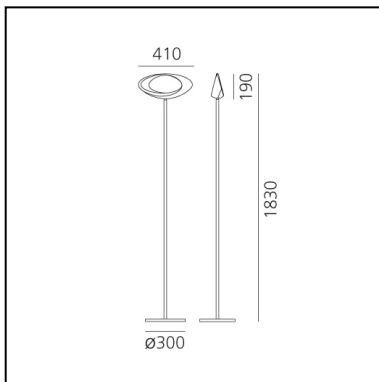

Cabildo Floor LED 2700K

Eric Solè

IP20     

LUMINAIRE

- Watt: **44W**
- Voltage: **220-240V**
- Delivered lumen output: **2641lm**
- CCT: **2700K**
- Efficiency: **73%**
- Efficacy: **60.01lm/W**
- CRI: **95**
- Dimmer Typology: **Touch Dimmer**

Notes

Lamp included. With dimmer.

DESCRIPTION

Steel base and stem; body lamp in painted die-cast aluminium. The indirect light shapes the body lamp, bringing out its winding form and giving it the astonishing appearance of a ring of light.

FEATURES

- Product Code: **1180W10A**
- Colour: **White**
- Installation: **Floor**
- Material: **Aluminium, steel**
- Series: **Design Collection**
- Environment: **Indoor**
- Area contract: **Residential**
- Emission: **Indirect Diffused**
- design by: **Eric Solè**

DIMENSIONS

- Width: **410 mm**
- Height: **1830 mm**
- Base Diameter: **300 mm**
- Glow Wire Test: **650°**

SOURCES INCLUDED

- Category: **Led**
- Number: **1**
- Watt: **44W**
- Color temperature (K): **2700K**
- CRI: **90**
- Color Tolerance: **MacAdam 2SDCM**