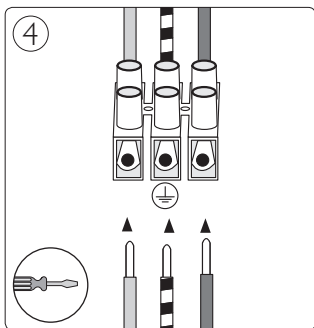

# PHILIPS

Incl.

Excl.

3b

Philips Lighting Contact Centre  
Int. Business Reply Service  
I.B.R.S. / C.C.R.I. Numéro 10461  
5600 VB Eindhoven  
Pays-Bas / The Netherlands

[www.philips.com/homelighting](http://www.philips.com/homelighting)  
☎ +800 7445 4775