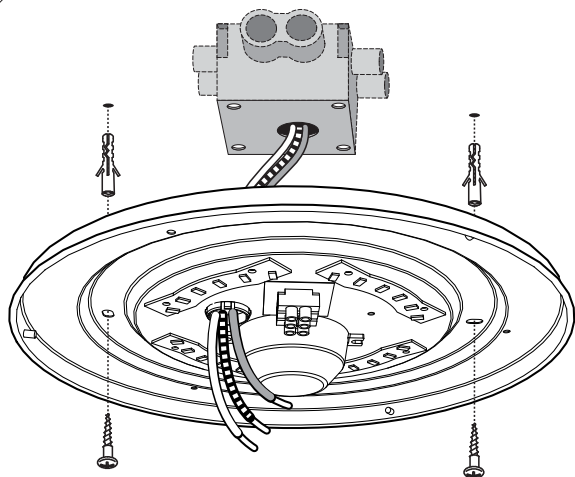

# PHILIPS

Incl.

Excl.

3b

Philips Lighting Contact Centre  
Int. Business Reply Service  
I.B.R.S. / C.C.R.I. Numéro 10461  
5600 VB Eindhoven  
Pays-Bas / The Netherlands

[www.philips.com/homelighting](http://www.philips.com/homelighting)  
☎ +800 7445 4775