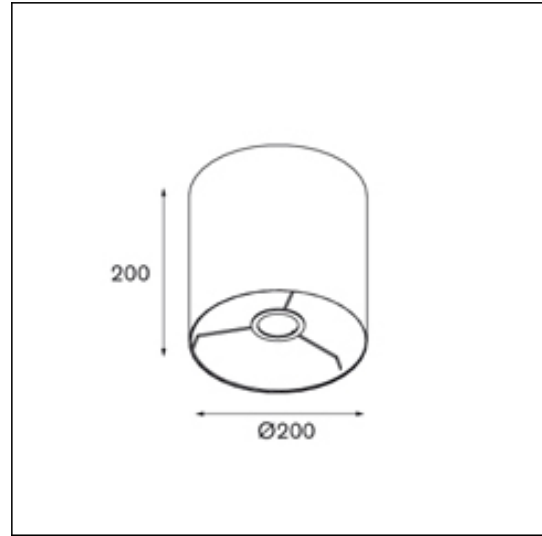

# DATA SHEET

Minimal shade medium - white

---

**article nr**  
10203801

**colour**  
white

---

**lamp**  
0x 0 0 0W

---

**light output ratio**

**reflector**  
not applicable

---

**gear / transfo**  
0

**adjustability**  
not applicable

---

**aperture**  
not applicable

**weight**  
not applicable

---

**voltage**  
not applicable

**min. distance**  
not applicable

**IP**  
not applicable

**glow wire test**  
not applicable

---

**remark**

Only to be used in vertical position.