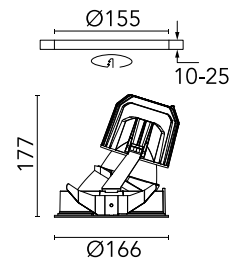

FLOS

03.6614.1C Black/Aluminium

Light Supply Wall-Washer Trim

Designed by FLOS Architectural, 2015

LED - Phosphor LED - 26W - 1355lm - 3000K - CRI> 98 - Beam° 38

Recessed luminaire with LED light source. Remote 220/240V power supply included.

Are you a professional and your project needs consulting and support?

[BOOK AN APPOINTMENT](#)

Main specifications

Mounting	Ceiling recessed
Environments	Indoor dry location
LED type	Phosphor LED
Lamp category	LED
Iicos	No
Number of heads	1
Power (W)	26
Source flux (lm)	2371
System flux (lm)	1355

Physical

Colour	Black/Aluminium
Trim	No
Orientation	Fixed
Recessed depth (mm)	290
Net weight (kg)	1.01
IP internal	20
IP external	44

Download

[Mounting instructions](#)  PDF

Photometric Files

[LDT / IES](#)  ZIP

Technical Drawings

[2D](#)  ZIP

[3D](#)  ZIP

[Bim](#)  ZIP

Schematic light drawing

Beam Angle: 35°

h(m)	E(lx)	D(m)
1	1881	0.71
2	470	1.41
3	209	2.12
4	118	2.83
5	75	3.53

Luminous flux luminaire
1401 lm (EXTREME CUT OFF)