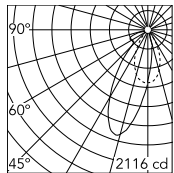

Physical

Colour	Black/Aluminium
Trim	No
Orientation	Fixed
Recessed depth (mm)	290
Net weight (kg)	1.01
IP internal	20
IP external	44

Download

[Mounting instructions](#)  PDF

Photometric Files

[LDT / IES](#)  ZIP

Technical Drawings

[2D](#)  ZIP

[3D](#)  ZIP

[Bim](#)  ZIP

Schematic light drawing

Beam Angle: 35°

h(m)	E(lx)	D(m)
1	1881	0.71
2	470	1.41
3	209	2.12
4	118	2.83
5	75	3.53

Luminous flux luminaire
1401 lm (EXTREME CUT OFF)