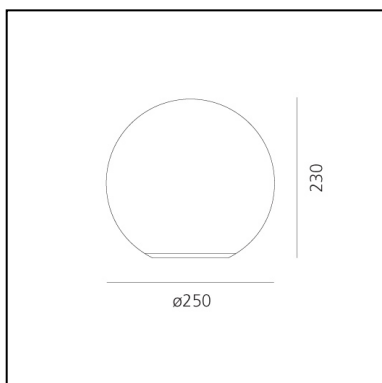

Dioscuri table 25

Michele De Lucchi

IP20   **EAC**   

LUMINAIRE

- Watt: **13W**
- Voltage: **220V-240V**
- Delivered lumen output: **1356lm**
- Efficiency: **89%**
- Efficacy: **104.28lm/W**
- CRI: **80**
- Dimmer Typology: **Microswitch Dimmer**

DESCRIPTION

The simple geometric shape of the spherical diffuser makes this an iconic product and ensures uniform diffusion of light through the acid-etched blown glass.

FEATURES

- Product Code: **0146010A**
- Colour: **White**
- Installation: **Table**
- Material: **Technopolymer lamp body, blown frosted glass diffuser with acid-etching treatment.**
- Series: **Design Collection**
- Environment: **Indoor**
- Area contract: **Residential**
- Emission: **Diffused**
- design by: **Michele De Lucchi**

DIMENSIONS

- Height: **230 mm**
- Diameter: **250 mm**
- Glow Wire Test: **850°**

SOURCES NOT INCLUDED

- Category: **LED RETROFIT**
- Number: **1**
- Socket: **E27**