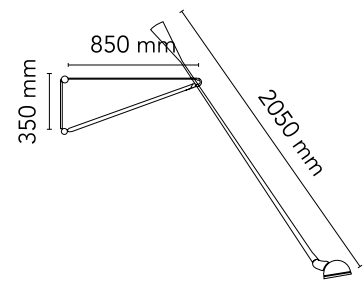

FLOS

A0300009 White

265

Designed by Paolo Rizzatto, 1973

Halogen - 75W

Wall lamp providing direct light. Painted steel adjustable arm and reflector. Chrome-plated brass reflector support. Cast iron tapered counterweight. Painted steel wall fixture.

Are you a professional and your project needs consulting and support?

[BOOK AN APPOINTMENT](#)

Main specifications

EAN	8059607012260
Mounting	Wall
Environments	Indoor dry location
Light Source Type	Bulb
Lamp category	Halogen
Lamp holders	E27
Ilcos	HSGSA
Number of heads	1
Power (W)	75

Physical

Colour	White
Length (mm)	2050
Cord length (mm)	2030
Net weight (kg)	5.7
Package height (mm)	2110
Package width (mm)	150
Package length (mm)	390
Package volume (m3)	0.12
IP internal	20

Download

- [Mounting instructions](#)  PDF
- [Spare Parts](#)  PDF