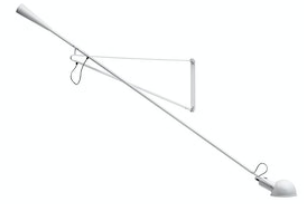

FLOS

A0300009 White

265

Designed by Paolo Rizzatto, 1973

Halogen - 75W

Wall lamp providing direct light. Painted steel adjustable arm and reflector. Chrome-plated brass reflector support. Cast iron tapered counterweight. Painted steel wall fixture.

Are you a professional and your project needs consulting and support?

[BOOK AN APPOINTMENT](#)

Main specifications

EAN	8059607012260
Mounting	Wall
Environments	Indoor dry location
Light Source Type	Bulb
Lamp category	Halogen
Lamp holders	E27
Ilcos	HSGSA
Number of heads	1
Power (W)	75

Physical

Colour	White
Length (mm)	2050
Cord length (mm)	2030
Net weight (kg)	5.7
Package height (mm)	2110
Package width (mm)	150
Package length (mm)	390
Package volume (m3)	0.12
IP internal	20

Download

- [Mounting instructions](#)  PDF
- [Spare Parts](#)  PDF