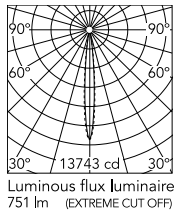

Physical

Colour	Black/White
Trim	Yes
Orientation	Fixed
Recessed depth (mm)	75
Length (mm)	147
Net weight (kg)	0.34
IP internal	20
IP external	55

Download

[Mounting instructions](#)  PDF

Photometric Files

[LDT / IES](#)  ZIP

Technical Drawings

[2D](#)  ZIP

[3D](#)  ZIP

[Bim](#)  ZIP

Schematic light drawing

Beam Angle: 10°

h(m)	E(lx)	D(m)
1	13743	0.17
2	3436	0.35
3	1527	0.52
4	859	0.70
5	550	0.87

Photometric