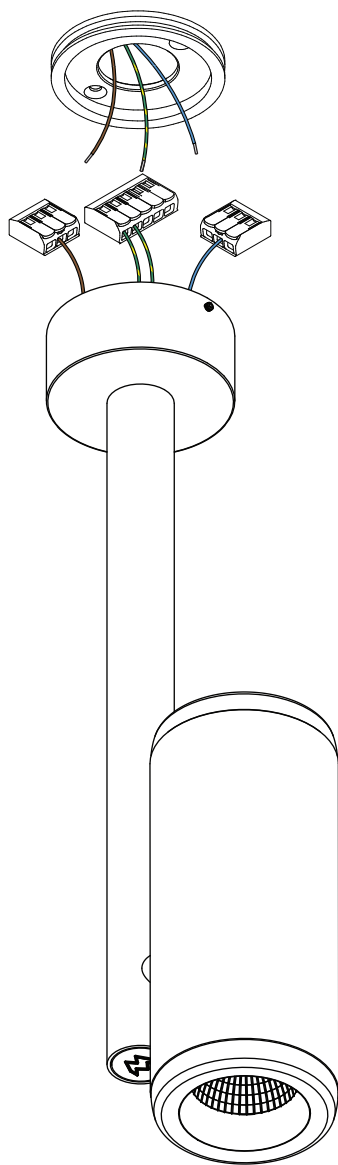

Médard 70 Stretched 1x LED TrE DIM

116500XX_116501XX_116502XX_116503XX_116504XX_116505XX

	LIGHT SOURCE - DO NOT TOUCH LED Touching the LED can result in permanent damage of the light source. The light source contained in this luminaire shall only be replaced by the manufacturer or his service agent or a similar qualified person.
	PREVENTING ELECTROSTATIC DAMAGE A discharge of static electricity may damage sensitive components. Always be properly grounded when touching leads or circuitry inside the luminaire. Use a wrist strap connected by a ground cord to the housing. Avoid touching the light sources with bare hands.