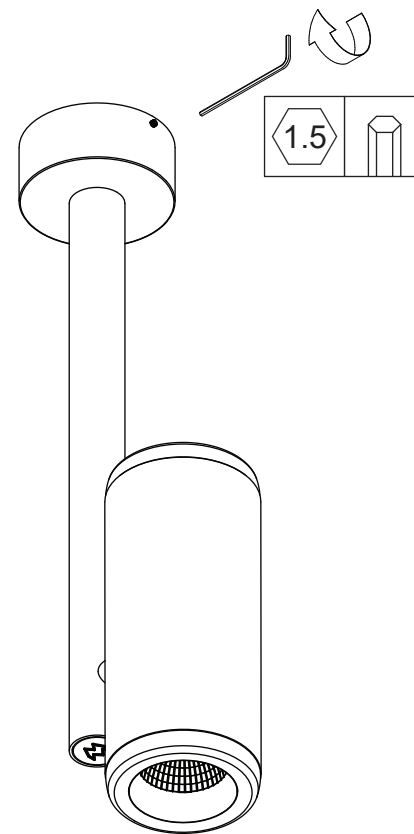

Médard 70 Stretched 1x LED TrE DIM

116500XX_116501XX_116502XX_116503XX_116504XX_116505XX

	LIGHT SOURCE - DO NOT TOUCH LED Touching the LED can result in permanent damage of the light source. The light source contained in this luminaire shall only be replaced by the manufacturer or his service agent or a similar qualified person.
	PREVENTING ELECTROSTATIC DAMAGE A discharge of static electricity may damage sensitive components. Always be properly grounded when touching leads or circuitry inside the luminaire. Use a wrist strap connected by a ground cord to the housing. Avoid touching the light sources with bare hands.