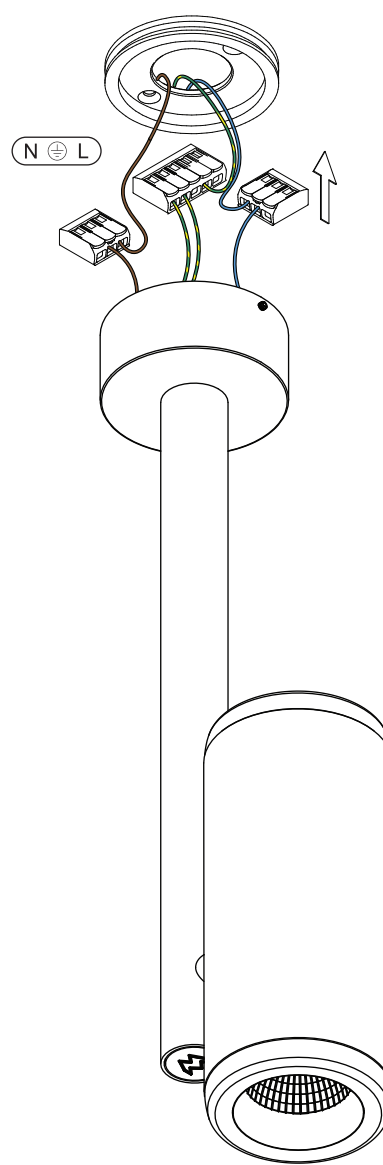

Médard 70 Stretched 1x LED TrE DIM

116500XX_116501XX_116502XX_116503XX_116504XX_116505XX

	LIGHT SOURCE - DO NOT TOUCH LED Touching the LED can result in permanent damage of the light source. The light source contained in this luminaire shall only be replaced by the manufacturer or his service agent or a similar qualified person.
	PREVENTING ELECTROSTATIC DAMAGE A discharge of static electricity may damage sensitive components. Always be properly grounded when touching leads or circuitry inside the luminaire. Use a wrist strap connected by a ground cord to the housing. Avoid touching the light sources with bare hands.