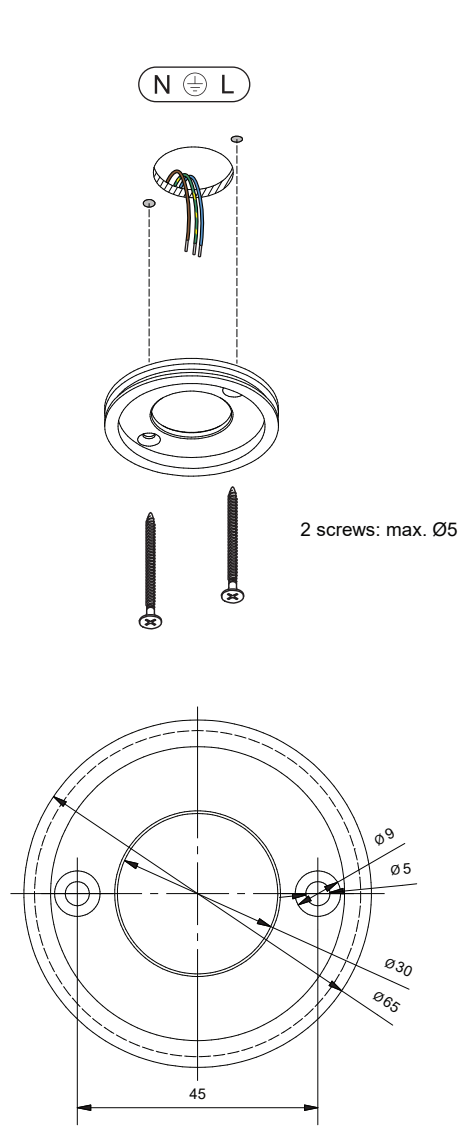

Médard 70 Stretched 1x LED TrE DIM

116500XX_116501XX_116502XX_116503XX_116504XX_116505XX

	LIGHT SOURCE - DO NOT TOUCH LED Touching the LED can result in permanent damage of the light source. The light source contained in this luminaire shall only be replaced by the manufacturer or his service agent or a similar qualified person.
	PREVENTING ELECTROSTATIC DAMAGE A discharge of static electricity may damage sensitive components. Always be properly grounded when touching leads or circuitry inside the luminaire. Use a wrist strap connected by a ground cord to the housing. Avoid touching the light sources with bare hands.