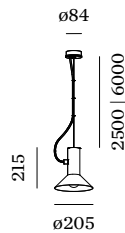

Aluminium pendelarmatuur; oppervlak Gitzwart natgelakt; mat textuur; RAL 9005; incl. 2.5 m ophangstelsysteem; kabel en plafondpotje in Gitzwart; lampenkap Gitzwart; natgelakt; mat textuur; lampfitting GU10; lamptype PAR16; max. 15W; 100 - 240 V; beschermingsgraad IP20; PC1; lamp niet inbegrepen;