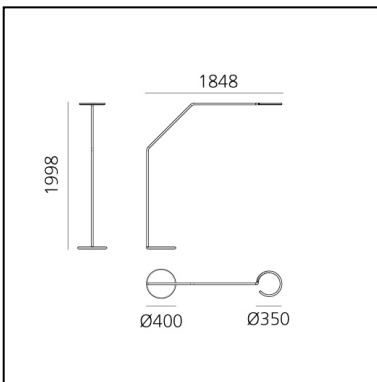

## LUMINAIRE

- Watt: **35W**
- Delivered lumen output: **2639lm**
- CCT: **3000K**
- Efficiency: **48%**
- Efficacy: **75.41lm/W**
- CRI: **90**

## DESCRIPTION

Vine Light is a pure and balanced line that reaches great freedom of movement with only two joints, leaving users free to define their own light with a simple gesture.

An unbroken section, measuring only 16 mm for the small versions and 25 mm for the big ones (floor, wall), shapes the structure and houses all the opto-electronic and mechanical elements.

## DIMENSIONS

- Length: **1848 mm**
- Height: **1998 mm**
- Base Diameter: **400 mm**