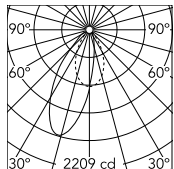

Physical

Colour	White/White
Trim	No
Orientation	Fixed
Recessed depth (mm)	290
Net weight (kg)	1.01
IP internal	20
IP external	44

Download

Mounting instructions [↓ PDF](#)

Photometric Files

LDT / IES [↓ ZIP](#)

Technical Drawings

2D [↓ ZIP](#)

3D [↓ ZIP](#)

[↓ ZIP](#) Bim

Schematic light drawing

Beam Angle:	37°	
h(m)	E(lx)	D(m)
1	2209	0.76
2	552	1.53
3	245	2.29
4	138	3.06
5	88	3.82

Luminous flux Luminaire
1918 lm (EXTREME CUT OFF)