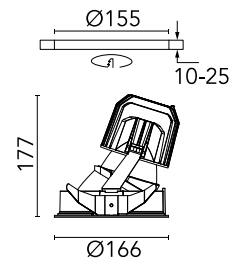

FLOS

03.6613.3B White/White

Light Supply Wall-Washer Trim

Designed by FLOS Architectural, 2015

LED - Phosphor LED - 28W - 1918lm - 4000K - CRI> 80 - Beam° 37

Recessed luminaire with LED light source. Remote 220/240V power supply included.

Are you a professional and your project needs consulting and support?

[BOOK AN APPOINTMENT](#)

Main specifications

Mounting	Ceiling recessed
Environments	Indoor dry location
LED type	Phosphor LED
Lamp category	LED
Ilcos	No
Number of heads	1
Power (W)	28
Source flux (lm)	2872
System flux (lm)	1918

Physical

Colour	White/White
Trim	No
Orientation	Fixed
Recessed depth (mm)	290
Net weight (kg)	1.01
IP internal	20
IP external	44

Download

Mounting instructions [↓ PDF](#)

Photometric Files

LDT / IES [↓ ZIP](#)

Technical Drawings

2D [↓ ZIP](#)

3D [↓ ZIP](#)

[↓ ZIP](#) Bim

Schematic light drawing

Beam Angle:	37°	
h(m)	E(lx)	D(m)
1	2209	0.76
2	552	1.53
3	245	2.29
4	138	3.06
5	88	3.82

Luminous flux Luminaire
1918 lm (EXTREME CUT OFF)