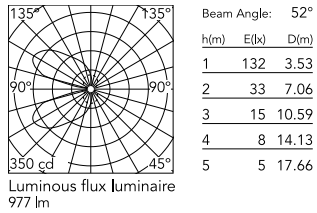

Are you a professional and your project needs consulting and support?

BOOK AN APPOINTMENT

Main specifications

| | |
|------------------|----------------------|
| Mounting | Wall |
| Environments | Outdoor wet location |
| LED type | Power LED |
| Lamp category | LED |
| Number of heads | 1 |
| Power (W) | 10.5 |
| System flux (lm) | 2x489 |

Physical

| | |
|-----------------|-------|
| Colour | Black |
| Orientation | Fixed |
| Net weight (kg) | 0.8 |
| IP internal | 65 |

Download

Mounting instructions [↓ ZIP](#)

Photometric Files

LDT / IES [↓ ZIP](#)

Technical Drawings

2D [↓ ZIP](#)

3D [↓ ZIP](#)

[↓ ZIP](#) Bim

Schematic light drawing

Photometric

| | |
|--------------------|------------------|
| Lighting type | Indirect, Direct |
| Light distribution | Asymmetric |
| CCT (K) | 4000 |
| CRI> | 80 |