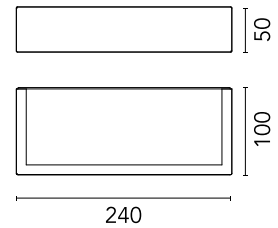

FLOS

■ F015E43B030 Black

Mile Wall 2 Washer Up & Down Dimmable 1-10V

NEW

Designed by Antonio Citterio

LED - Power LED - 10.5W - 2x489lm - 4000K - CRI> 80

LED light source included. Integrated 220-240V ON/OFF and 1-10V or DALI dimmable electrical power. Equipped with double cable gland for electrical connection.

Are you a professional and your project needs consulting and support?

BOOK AN APPOINTMENT

Main specifications

| | |
|------------------|----------------------|
| Mounting | Wall |
| Environments | Outdoor wet location |
| LED type | Power LED |
| Lamp category | LED |
| Number of heads | 1 |
| Power (W) | 10.5 |
| System flux (lm) | 2x489 |

Physical

| | |
|-----------------|-------|
| Colour | Black |
| Orientation | Fixed |
| Net weight (kg) | 0.8 |
| IP internal | 65 |

Download

Mounting instructions [↓ ZIP](#)

Photometric Files

LDT / IES [↓ ZIP](#)