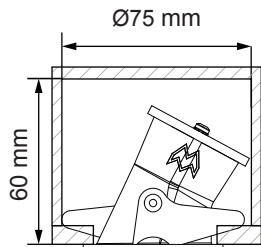

Smart ASY LOTIS 48 LED GE

Lamptype:LED

128900XX_128901XX_128902XX

1

Ø44mm
(gips/gypsum/gypse/gips/yeso/gesso/rinc)
Ø46mm
(hout/wood/bois/Holz/madera/legno/древесины)

2

350mA - min 2,5Vf - max 3Vf - 0,95W
500mA - min 2,5Vf - max 3Vf - 1,38W

3

Twist counterclockwise to put through hole
then twist clockwise to fixate

4

- Drivers: see driver matrix - latest version on website
www.supermodular.com or check sales contact

CAN BE USED WITH

-Gypkit: 12290730
-Conbox: 10889530