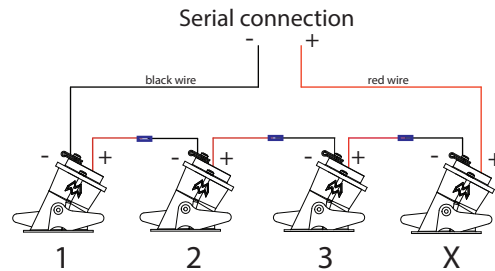

Smart ASY LOTIS 48 LED GE

Lamptype:LED

128900XX_128901XX_128902XX

1

Ø44mm
(gips/gypsum/gypse/gips/yeso/gesso/rinc)
Ø46mm
(hout/wood/bois/Holz/madera/legno/древесины)

2

350mA - min 2,5Vf - max 3Vf - 0,95W
500mA - min 2,5Vf - max 3Vf - 1,38W

3

Twist counterclockwise to put through hole
then twist clockwise to fixate

4

- Drivers: see driver matrix - latest version on website
www.supermodular.com or check sales contact

CAN BE USED WITH

-Gypkit: 12290730
-Conbox: 10889530