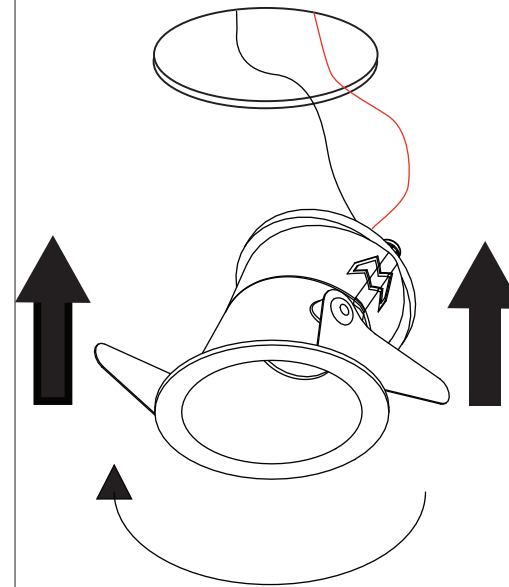

Smart ASY LOTIS 48 LED GE

Lamptype:LED

128900XX_128901XX_128902XX

1

Ø44mm
(gips/gypsum/gypse/gips/yeso/gesso/rinc)
Ø46mm
(hout/wood/bois/Holz/madera/legno/древесины)

2

350mA - min 2,5Vf - max 3Vf - 0,95W
500mA - min 2,5Vf - max 3Vf - 1,38W

3

Twist counterclockwise to put through hole
then twist clockwise to fixate

4

- Drivers: see driver matrix - latest version on website
www.supermodular.com or check sales contact

CAN BE USED WITH

-Gypkit: 12290730
-Conbox: 10889530