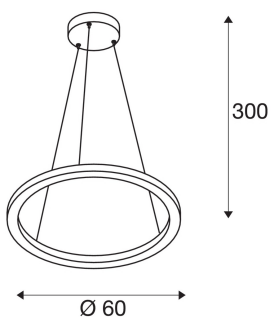

TECHNICAL DATA

Item no.:	1004761
Number of different light outlets	2
Primary nominal voltage	220-240V ~50/60Hz mA/V
Secondary power / secondary voltage	600 mA/V
Pendant length	300.0 cm
Diameter	60.0 cm
Net weight	2.2 kg
Gross weight	2.354 kg
Safety class	I
Assembly	Surface
Assembly details	Ceiling
Dimmable	Ja
Dimming technology	DALI
Wattage	25.0 W
Lumen	820 lm
Beam angle	130 °
Color	black