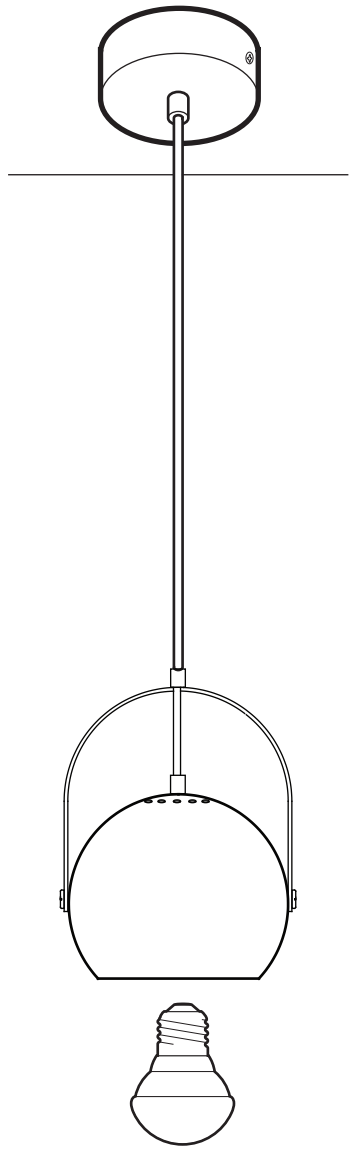

FRANDSEN

WWW.FRANDSEN.COM

1

2

3

4

If the external flexible cable or cord of this luminaire is damaged, it shall be exclusively replaced by the manufacturer or his service agent or a similar qualified person in order to avoid a hazard.