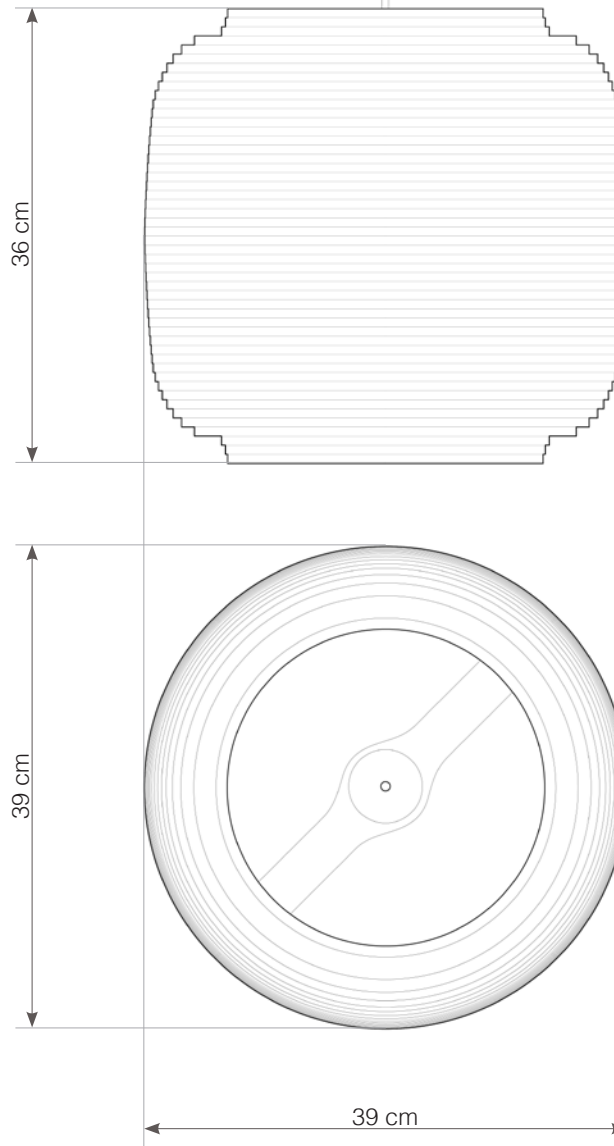

Ausi14

1x 60W maximum incandescent
E27 socket | 230V 50Hz | Class II

For use with dimmable incandescent bulbs. Also compatible with CFL bulbs or dimmable LED bulbs of equivalent wattage.

Mounting Installation: Suspended

recycled cardboard

responsibly made in holland

proudly designed in seattle | usa

responsible handmade quality

nontoxic fire retardant treated

compressed air recommended cleaning

use in dry location only

designed to recycle

hardwired cord set + ceiling canopy

INCLUDES A TWO-METER WHITE FABRIC CORD AND A GRAY POWDER COATED STEEL CANOPY. ○●
FIVE-METER CORDS ARE AVAILABLE FOR AN ADDITIONAL CHARGE.

Scraplight shades are non-toxic and are handmade using responsible practices. Because all Scraplights are handmade, dimensions may vary slightly. This luminaire is compatible with bulbs of the energy classes A++, A+, A, B, C, D & E (EU No 874/2012).