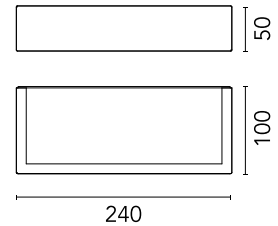

FLOS

F015E42A006 Grey

Mile Wall 2 Washer Down

NEW

Designed by Antonio Citterio

LED - Power LED - 6.4W - 489lm - 4000K - CRI> 80

LED light source included. Integrated 220-240V ON/OFF and 1-10V or DALI dimmable electrical power. Equipped with double cable gland for electrical connection.

Are you a professional and your project needs consulting and support?

BOOK AN APPOINTMENT

Main specifications

Mounting	Wall
Environments	Outdoor wet location
LED type	Power LED
Lamp category	LED
Number of heads	1
Power (W)	6.4
System flux (lm)	489

Physical

Colour	Grey
Orientation	Fixed
Net weight (kg)	0.8
IP internal	65

Download

Mounting instructions [↓ ZIP](#)

Photometric Files

LDT / IES [↓ ZIP](#)

Technical Drawings

2D [↓ ZIP](#)

3D [↓ ZIP](#)

[↓ ZIP](#) Bim

Schematic light drawing

Beam Angle:	52°		
h(m)	E(lx)	D(m)	
1	132	3.53	
2	33	7.06	
3	15	10.59	
4	8	14.12	
5	5	17.66	

Luminous flux luminaire
489 lm

Photometric

Lighting type	Direct
Light distribution	Asymmetric
CCT (K)	4000
CRI>	80