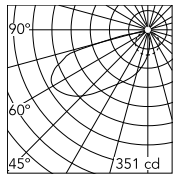

Physical

Colour	Grey
Orientation	Fixed
Net weight (kg)	0.8
IP internal	65

Download

Mounting instructions [↓ ZIP](#)

Photometric Files

LDT / IES [↓ ZIP](#)

Technical Drawings

2D [↓ ZIP](#)

3D [↓ ZIP](#)

[↓ ZIP](#) Bim

Schematic light drawing

Beam Angle:	52°		
h(m)	E(lx)	D(m)	
1	132	3.53	
2	33	7.06	
3	15	10.59	
4	8	14.12	
5	5	17.66	

Luminous flux luminaire
489 lm

Photometric

Lighting type	Direct
Light distribution	Asymmetric
CCT (K)	4000
CRI>	80