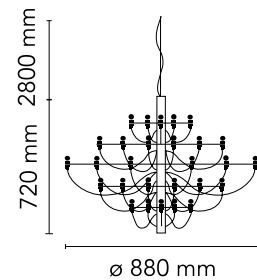

FLOS

■ A1402031 Matte Black

2097/30 (clear bulbs)

Designed by Gino Sarfatti, 1958

LED retrofit - 30 x 15W

Suspension lamp providing diffused light. Steel central structure with brass arms, both available either chromium-plated or golded. Steel ceiling fitting and rose.

Are you a professional and your project needs consulting and support?

[BOOK AN APPOINTMENT](#)

Main specifications

EAN	8059607000427
Mounting	Suspension
Environments	Indoor dry location
Light Source Type	Bulb
Lamp category	LED retrofit
Lamp holders	E14
Ilcos	IBS/F
Number of heads	30
Power (W)	15

Physical

Colour	Matte Black
Length (mm)	880
Cord length (mm)	2800
Canopy dimension (mm)	36
Canopy width (mm)	146
Net weight (kg)	5.6
Package height (mm)	0
Package width (mm)	0
Package length (mm)	0
Package volume (m3)	0.02
IP internal	20