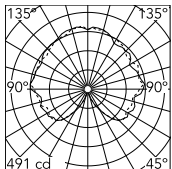

Schematic light drawing

Luminous flux Luminaire
5500 lm

Photometric

Lighting type	Total
Light distribution	Asymmetric

Electrical

Insulation class	I
Frequency (Hz)	50/60
Main voltage (Vac)	220-250
LED voltage Vf (Vdc)	null
Dimmable	Yes
Dimming interface	Remote Dimmable (Dimmer Not Included)
Batteries inside	No