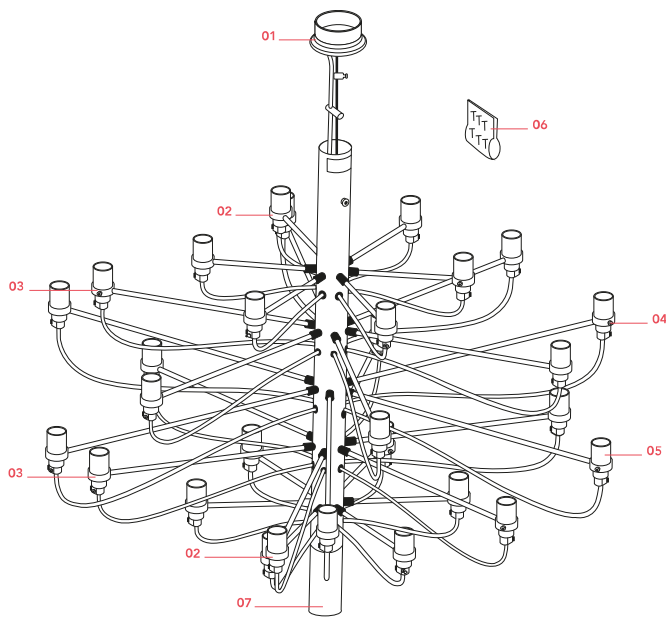

Physical

Colour	Matte Black
Length (mm)	880
Cord length (mm)	2800
Canopy dimension (mm)	36
Canopy width (mm)	146
Net weight (kg)	5.6
Package height (mm)	0
Package width (mm)	0
Package length (mm)	0
Package volume (m3)	0.02
IP internal	20

RF28987

LED Frosted Mini Lamp E14 2,7W
2700K Dimmable (set 32pcs)

INCLUDED

RF28988

LED Clear Mini Lamp E14 2W
2200K Dimmable (Set 32pcs)

Spare Parts

- | | | |
|-----|-------------------------------|-----------|
| 01. | Ceiling rose | RL7060800 |
| 02. | Opal black short arm (180mm) | RF22385 |
| 03. | Opal black medium arm (330mm) | RF22388 |
| 04. | Opal black long arm (430mm) | RF22389 |
| 05. | 2097 E14 lamp holder | RL7050100 |
| 06. | Opal black screw kit | RF1400100 |
| 07. | Opal black lower cap | RF1400200 |

DOWNLOAD

RL7060800

Ceiling rose

RF22385

Opal black short arm (180mm)

RF22388

Opal black medium arm
(330mm)

RF22389