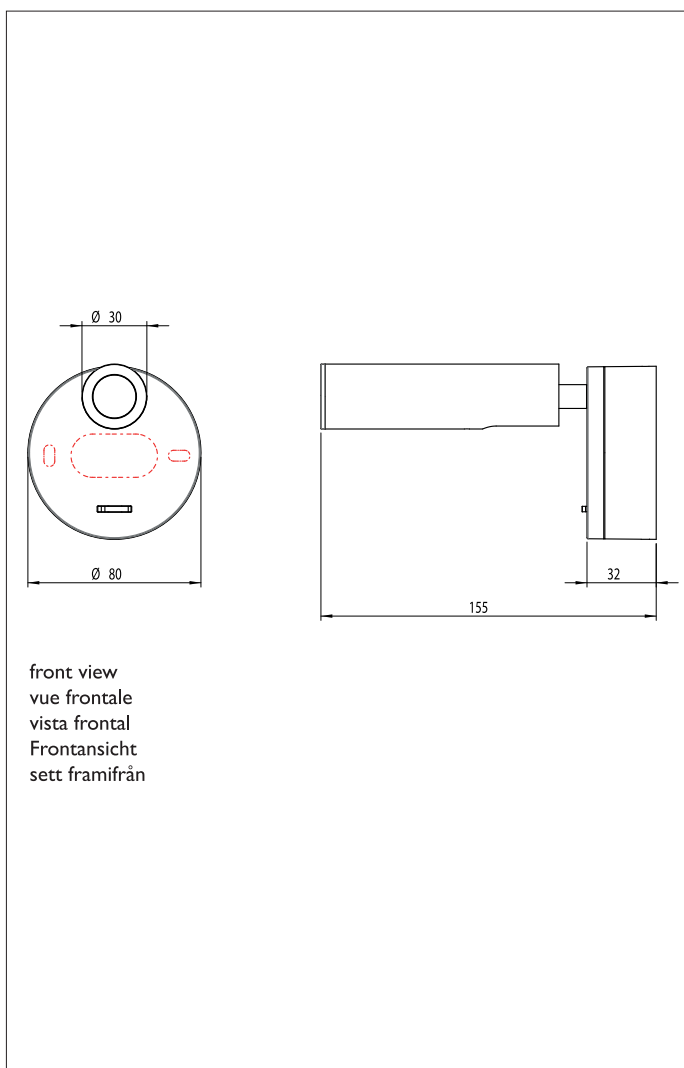

7499 Enna Surface

■ astro

1x3w LED		incl.
700mA Driver		incl.
27000K*	95 lm*	CRI 80*

Astro Lighting Ltd.
G2 River Way, Harlow
CM20 2DP, Great Britain

T: +44 (0) 1279 427001
F: +44 (0) 1279 427002
sales@astrolighting.co.uk
www.astrolighting.co.uk