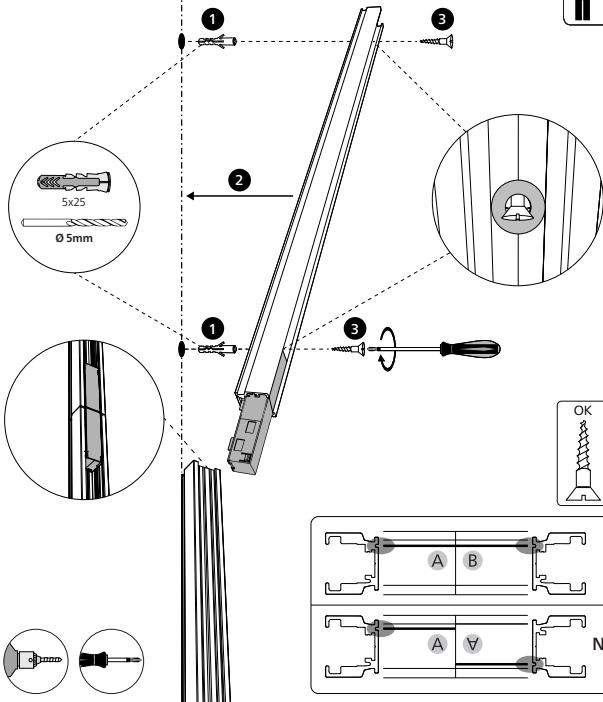

Power supply unit wall

UK

Connector | Corner external

Connector | Corner internal

Connector | Straight

Rail

Rail cover

End-cap

5x25

Excl./Искл.

6

9

17

23

Signify
I.B.R.S. / C.C.R.I. Numéro 10461
5600 VB Eindhoven,
the Netherlands
☎00800-74454775

© 2022 Signify Holding
All rights reserved