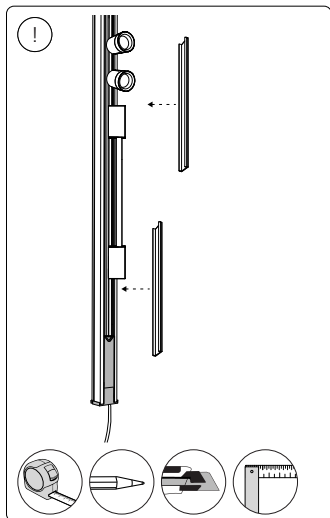

Power supply unit wall

UK

Connector | Corner external

Connector | Corner internal

Connector | Straight

Rail

Rail cover

End-cap

5x25

Excl./Искл.

6

9

17

23

Signify
I.B.R.S. / C.C.R.I. Numéro 10461
5600 VB Eindhoven,
the Netherlands
☎00800-74454775

© 2022 Signify Holding
All rights reserved