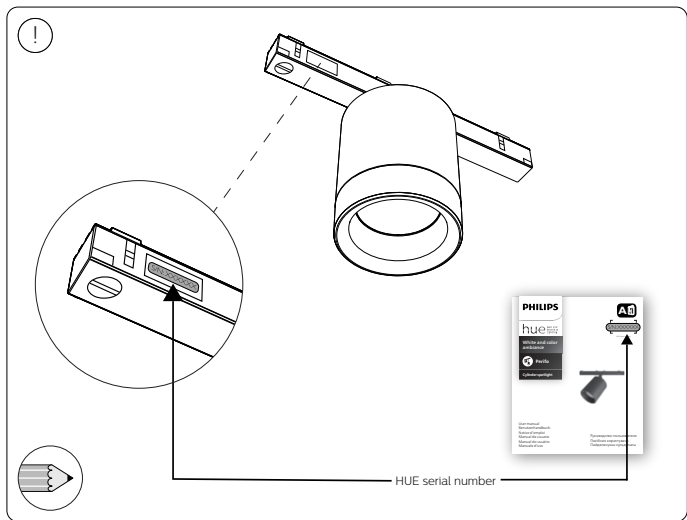

IP20

3a

3b

Signify
I.B.R.S. / C.C.R.I. Numéro 10461
5600 VB Eindhoven,
the Netherlands
☎00800-74454775

© 2022 Signify Holding
All rights reserved

929003115701 - Hue Perifo cylinder spotlight B
929003115801 - Hue Perifo cylinder spotlight W