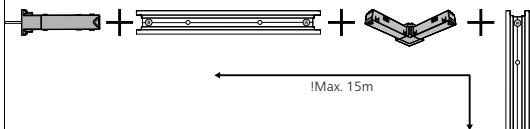

Power supply unit wall

UK

Connector | Corner external

Connector | Corner internal

Connector | Straight

Rail

Rail cover

End-cap

5x25

Excl./Искл.

6

9

17

23

Signify
I.B.R.S. / C.C.R.I. Numéro 10461
5600 VB Eindhoven,
the Netherlands
☎00800-74454775

© 2022 Signify Holding
All rights reserved