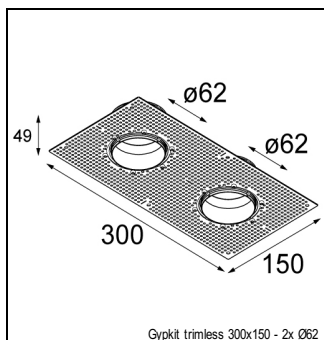

TETRIX PINHOLE 62 IP55 LED GE

ACCESSORIES

HUE-DEVICE

70000154	NIKO PURE SWITCH FOR HUE - WHITE STEEL
70008054	HUE SENSOR
70000152	HUE DIMMER SWITCH
70000155	NIKO PURE SWITCH FOR HUE - BLACK STEEL

HUE-BRIDGE

70000617	HUE BRIDGE UK
70000616	HUE BRIDGE EU

HUE-MODULE

13190130	HUE DIM CIRCUIT MODULE 150-300W 0/1-10V

CASAMBI

13470109	CASAMBI SWITCH WHITE
13470101	CASAMBI DIM MODULE TRE DIM
13470102	CASAMBI DIM MODULE DALI
13470100	CASAMBI DIM MODULE 1-10V

GYPKIT

13515630	CONCRETE RING Ø62 FOR STANDARD CONCRETE BOXES
13515530	CONCRETE KIT 150X150 - Ø62
12293330	GYPKIT TRIMLESS 300X150 - 2X Ø62
12293230	GYPKIT TRIMLESS 150X150 - Ø62

DRIVER-LED

13470130	CASAMBI LED GEAR 350-1050MA 25-60W
13470030	CASAMBI LED GEAR 300-1050MA 16-38W