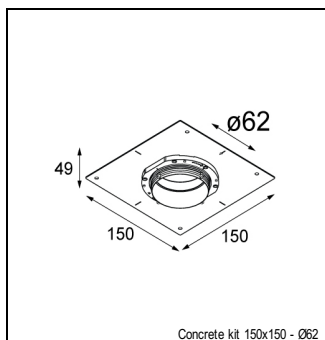

Art. Nr. 13516438

SPECIFICATIONS

Lamp	1x LED Array	
Gear / Transfo	LED gear not incl.	
Weight	0.15kg	
Min. distance	0.1 m	
IP	IP55	
Glow wire test	650°	
Lifetime	L80 B20 @ 50.000 hrs	
CRI	90	
CIE flux code	99/99/100/100/70	
Power supply	350mA	500mA
	14.2	14.4
Connected load	5W	7.2W
Luminaire power	7.2W	
Lumen	393lm	527lm
Efficacy	79lm/W	73lm/W
UGR	15.3	16.3
Adjustability	Not Applicable	

GYPKIT

13515630	CONCRETE RING Ø62 FOR STANDARD CONCRETE BOXES
13515530	CONCRETE KIT 150X150 - Ø62
12293330	GYPKIT TRIMLESS 300X150 - 2X Ø62
12293230	GYPKIT TRIMLESS 150X150 - Ø62

DRIVER-LED

13470130	CASAMBI LED GEAR 350-1050MA 25-60W
13470030	CASAMBI LED GEAR 300-1050MA 16-38W