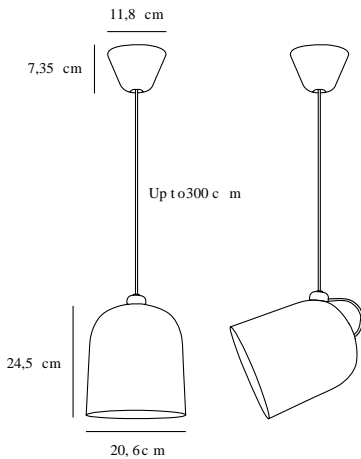

ANGLE E27 | PENDANTS/SUSPENDED LIGHTING | WHITE/TELEGREY

2020673001

Voltage (V): 230 Volt
 IP degree if the fixture includes two types of IP degree: IP20
 Maximum compatible bulb wattage (W): 60W
 Class (Class I, Class II, Class III): Class 2 (Double isolated)
 Lampholder type (eg, E27/E14, etc): E27
 Dimmerable: Yes with compatible bulb

Primary material: Metal
 Secondary material: Plastic
 Color of the cable: White
 Length of the cable (cm): 300

Color: White/Telegrey
 Height (cm): 31.5
 Shade Diameter (cm): 20.6
 EAN: 5704924003028
 Item Number: 2020673001
 Pcs Per Master Carton: 3

Sales Box Height (cm): 30.5
 Sales Box Width(cm): 26
 Sales Box Depth (cm): 26
 Sales Box Volume m³ : 0.0206
 Net weight of the luminaire (kg): 1.2

Angle is contemporary and exclusive lighting with an industrial look. The special feature of this lamp is the ability to determine the direction of the light via the magnet mounted on the cord. The lamp looks great in clusters of several units which are angled differently. It creates a gorgeous expression and adds a bit of ambience to any room. Designed by Maria Berntsen