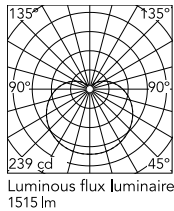

Schematic light drawing

Ecodesign and Energy Labelling

This product contains a light source of energy efficiency class D

Replaceable (LED only)
light source by a
professional

Photometric

Light distribution	Roto symmetric
CCT (K)	2700

Electrical

Insulation class	III
Main voltage (Vac)	48
Forward voltage (V)	48
LED voltage Vf (Vdc)	null
Driver	Remote excluded
Dimmable	Yes
Dimming type	Electronic 48V
Dimming interface	Dimmer Integrated
Batteries inside	No