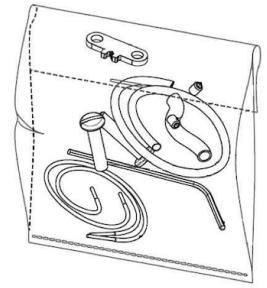

F6485030

String Light Kit cable

Spare Parts

- | | | |
|-----|---|-----------|
| 01. | Kit with white hooks and white cable clamps | RF6480109 |
| 01. | String Light black hooks & cable clamps 5-unit kit | RF6480130 |
| 02. | Power supply unit for led | RF22934 |
| 03. | Kit with allen key and screws for ceiling rose assembly | RFU648200 |
| 03. | Kit with allen key and screws for ceiling rose assembly | RF6480200 |

RF6480109
Kit with white hooks and white cable clamps

RF6480130
String Light black hooks & cable clamps 5-unit kit

RF22934
Power supply unit for led

RFU648200
Kit with allen key and screws for ceiling rose assembly