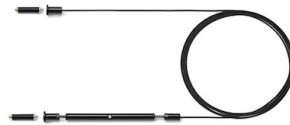

OPTIONAL

F6485030

String Light Kit cable