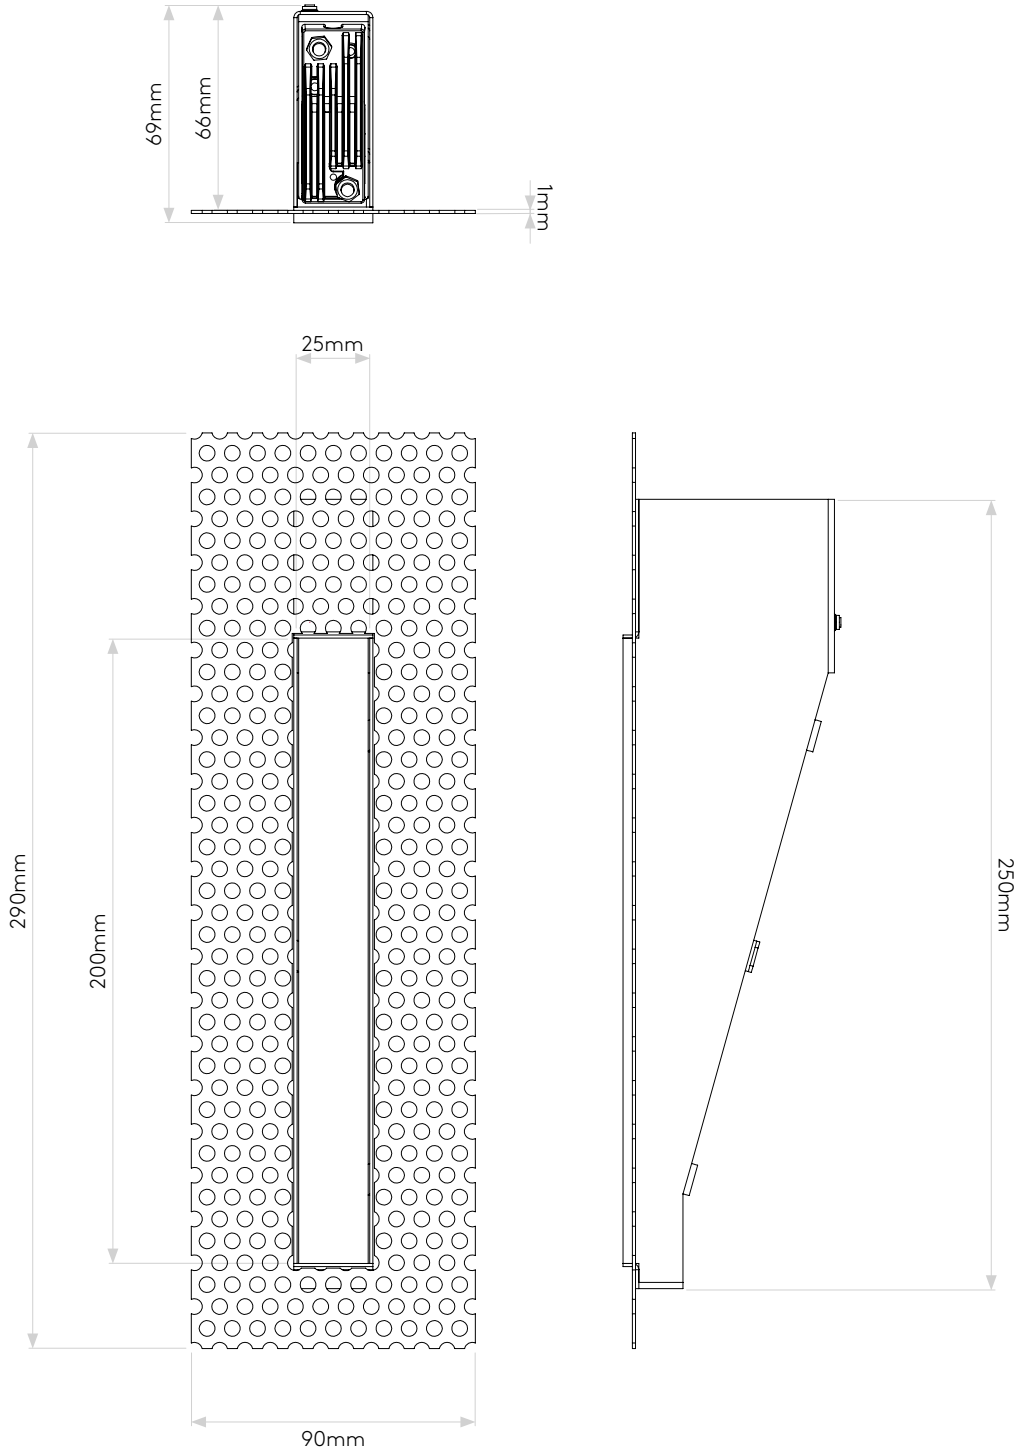

Please note that some dimensions may vary slightly due to manufacturing tolerances, this includes cable entry and fixing holes

Veuillez noter que certaines dimensions peuvent varier légèrement en raison des tolérances de fabrication, y compris l'entrée de câble et les trous de fixation.

Bitte beachten Sie, dass die Maße Fertigungstoleranzen unterliegen und daher in geringem Umfang von der angegebenen Größe abweichen können. Dies gilt auch für Kabeleingänge und Befestigungslöcher.

Si prega notare che possono esserci piccole variazioni in alcune dimensioni dovute alle tolleranze di produzione, queste includono l'ingresso del cavo e i fori di fissaggio.