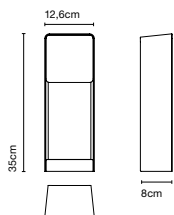

Lab B 35

Lab B 60

Ground fixation plate

Lab B 35 / B 60

LED 8W 700mA 2700K
CRI 90
Light source - 400lm
(included)

Aluminium structure with front covers in either metal or pressed wood.

Structure

- Graphite grey (RAL 7024)

Lid

- White (RAL 9003)
- Brown (RAL 8019)
- Rust brown
- Iroko

IP65

- [Download](#) Assembly instructions
- [Download](#) Energy label
- [Download](#) 2D
- [Download](#) 3D
- [Download](#) Photometric data

info@marset.com
www.marset.com

Range

Minimal, architectural and functional, Lab is an outdoor wall sconce with a decorative surface that allows it to either blend into or stand out from your space.