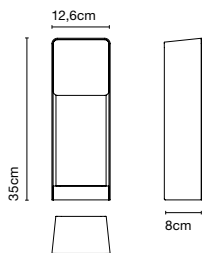

Lab A 35

Lab A 35

LED 8W 700mA 2700K
CRI 90
Light source - 400lm
(included)

**Aluminium structure with front covers
in either metal or pressed wood.**

Structure

- Graphite grey (RAL 7024)

Lid

- White (RAL 9003)
- Brown (RAL 8019)
- Rust brown
- Iroko

IP65

- [Download](#) Assembly instructions
- [Download](#) Energy label
- [Download](#) 2D
- [Download](#) 3D
- [Download](#) Photometric data

Range

info@marset.com
www.marset.com

Minimal, architectural and functional, Lab is an outdoor wall sconce with a decorative surface that allows it to either blend into or stand out from your space.