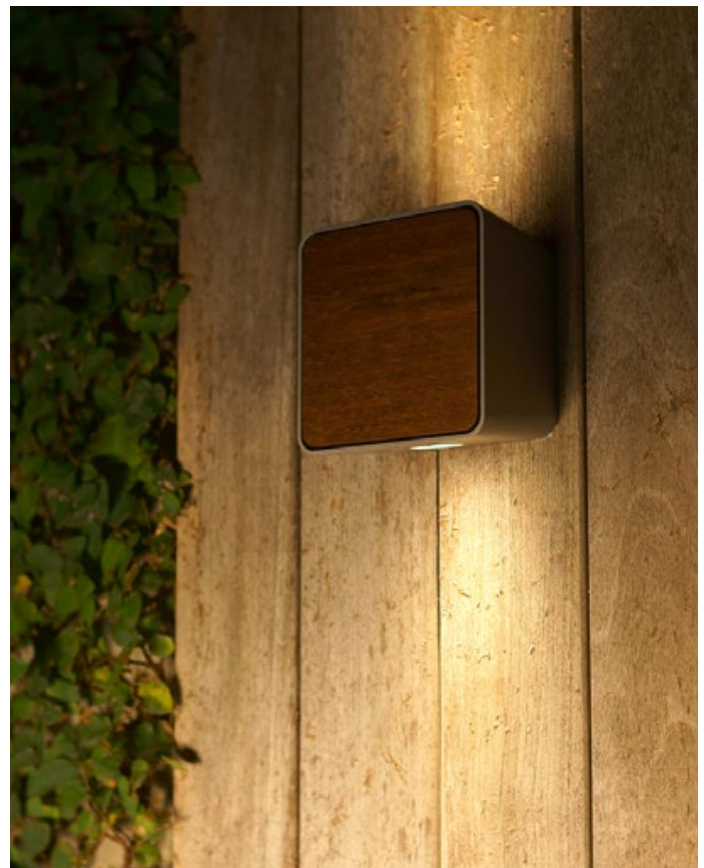

Lab 1

Lab 2

Lab 1
LED 4,8W 2700K
Luminaire 315lm
(included)

Lab 2
LED 9W 2700K
Luminaire 630lm
(included)

Lab features the option of including signage, under request, only for Lab 2 version.

Structure made of injected aluminium with frontal lids in metal, wood or stone-like, to be chosen.

Structure

- Gris grafito (RAL 7024)

Lid

- White (RAL 9003)
- Brown (RAL 8019)
- Rust brown
- Dark Iroko
- Stone-like

- [Download](#) Assembly Instructions
- [Download](#) Photometric Data
- [Download](#) 2D
- [Download](#) 3D
- [Download](#) Energy label

info@marset.com
www.marset.com

Sober, architectural, practical...The Lab is an outdoor wall lamp that incorporates LED technology. A variable frontlet allows it to alternately blend in to or stand out from its surroundings, making it an extremely versatile fixture ideal for a variety of applications.