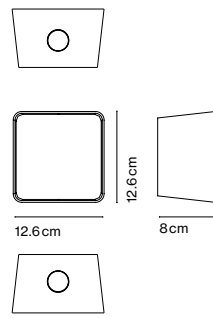

# Lab Francesc Rifé

**marset**

**Lab 1**

**Lab 2**

**Lab 1**  
LED 4,8W 2700K  
Luminaire 315lm  
(included)

**Lab 2**  
LED 9W 2700K  
Luminaire 630lm  
(included)

Lab features the option of including signage, under request, only for Lab 2 version.

**Lab A 35**

**Lab A 35**

LED 8W 700mA 2700K  
CRI 90  
Light source - 400lm  
(included)

**Aluminium structure with front covers  
in either metal or pressed wood.**

**Structure**

- Graphite grey (RAL 7024)