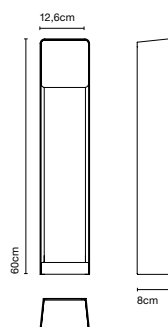

**Lab B 35**

**Lab B 60**

**Ground fixation plate**

**Lab B 35 / B 60**

LED 8W 700mA 2700K  
CRI 90  
Light source - 400lm  
(included)

**Aluminium structure with front covers in either metal or pressed wood.**

**Lab A 35**

**Lab A 35**

LED 8W 700mA 2700K  
CRI 90  
Light source - 400lm  
(included)

**Aluminium structure with front covers  
in either metal or pressed wood.**

**Structure**

- Graphite grey (RAL 7024)