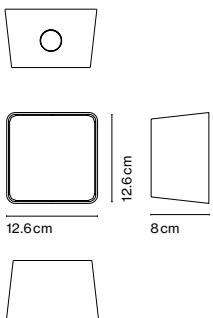

# Lab Francesc Rifé

**marset**

**Lab 1**

**Lab 2**

**Lab 1**  
LED 4,8W 2700K  
Luminaire 315lm  
(included)

**Lab 2**  
LED 9W 2700K  
Luminaire 630lm  
(included)

Lab features the option of including signage, under request, only for Lab 2 version.

**Lab A 35**

**Lab A 35**

LED 8W 700mA 2700K  
CRI 90  
Light source - 400lm  
(included)

**Aluminium structure with front covers  
in either metal or pressed wood.**

**Structure**

- Graphite grey (RAL 7024)