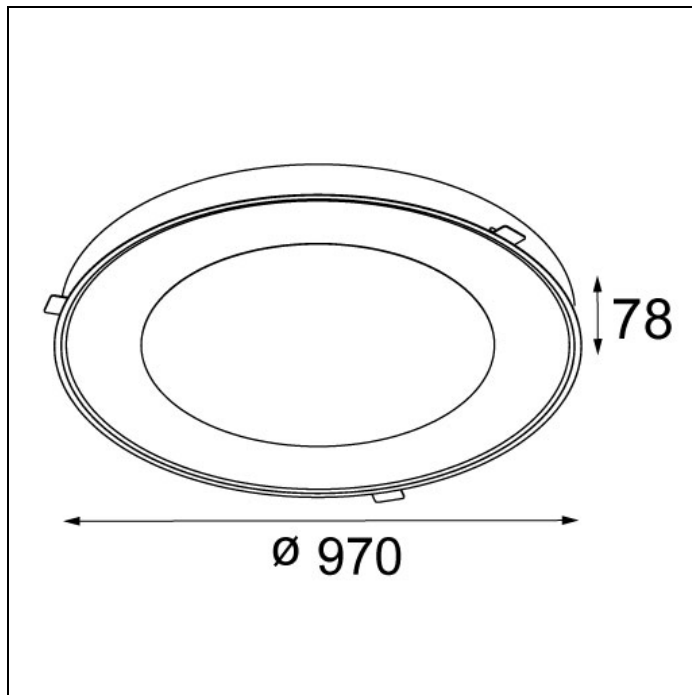

FLAT MOON ECLIPS

FLAT MOON ECLIPS 970 RECESSED LED DALI/PUSHDIM GI

Art. Nr. 13383509

SPECIFICATIONS

Gear / Transfo	LED gear incl.
Cut-out size	ø 950 h 150
Weight	16.7kg
Min. distance	0.1 m
Power supply	230V
IP	IP20
Glow wire test	650°
Lifetime	L80 B20 @ 50.000 hrs
CRI	90
CIE flux code	47/78/95/100/65
Lumen	6191 Lm
Efficacy	80 Lm/W
UGR	21
Adjustability	Not Applicable

Available label
<http://supemodular.com/assets/TYPE2.pdf>

	WARM WHITE 2700K / CRI 90+	WARM WHITE 3000K / CRI 90+	NEUTRAL WHITE 4000K / CRI 90+
black struc	13383332	13383432	13383532
white struc	13383309	13383409	13383509