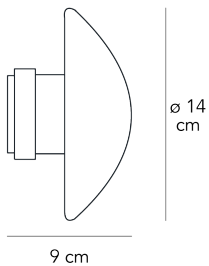

SILLABA LARGE

Piero Castiglioni, 1988

Designed for either wall or ceiling installation, Sillaba combines discretion and pureness, furnishing any room with its minimal presence.

Wall/ceiling lamp with diffused and dimmable light. Painted metal frame. Diffuser made of printed borosilicate glass with sandblasted on the outside. Integrated led.