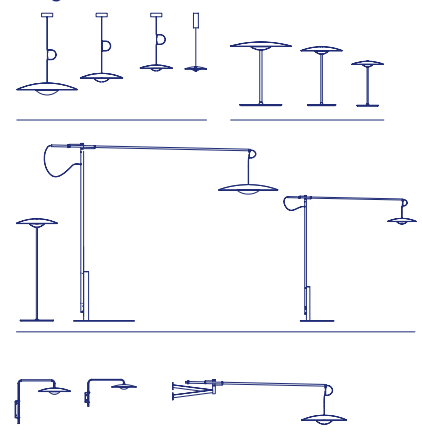

Accessory C2 20/32

LED SMD 13,9W 700mA 2700K CRI90
Light Source 1205lm
(included)

Accessory C3 20/42/60

LED SMD 35,6 700mA 2700K CRI90
Light Source 3335lm
(included)

Accessory C2 32/42

LED SMD 33,2W 700mA 2700K CRI90
Light Source 3196lm Luminaire 1048lm
(included)

Accessory C3 32/42/60

LED SMD 60,2W 700mA 2700K CRI90
Light Source 6219lm Luminaire 2213lm
(included)

Accessory C2 42/60

LED SMD 50,2W 700mA 2700K CRI90
Light Source 5153lm Luminaire 1863lm
(included)

Pressed wood or brushed aluminium diffuser.
Injected and lacquered black metal matte aluminium dissipater.

- Oak - Oak
- Wenge - Wenge
- Oak - White
- Wenge - White
- Brushed brass - Brushed brass
- Black - White

Range