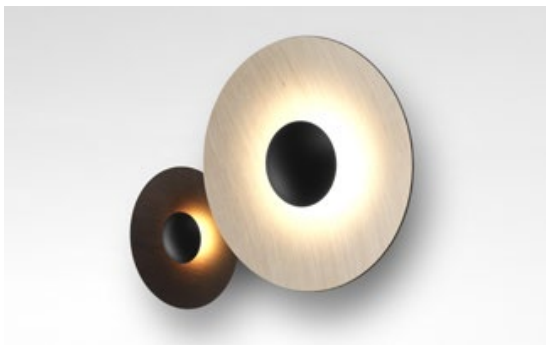

Ginger 60C

LED SMD 28W 700mA 2700K CRI90
Light Source 3023lm Luminaire 1165lm
(included)

**Pressed wood or brushed aluminum diffuser.
Injected and lacquered black metal matte alu-
minium dissipater.**

- Oak - Oak
- Wenge - Wenge
- Oak - White
- Wenge - White
- Brushed brass - Brushed brass
- Black - White

dimmable*

*Phase cut dimmer lea-
ding and trailing edge
(Triac)

- [Download](#) Assembly Instructions
- [Download](#) Photometric Data
- [Download](#) 2D
- [Download](#) 3D
- [Download](#) Energy label

Wood is a great ally of cozy lighting. It is a material that is hard to mold, a challenge that the Ginger collection neatly resolves. The combination of sheets of wood and paper pressed together under high pressure achieves a laminate that appears almost entirely flat.