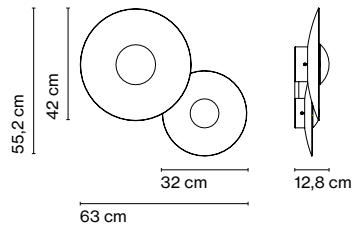

Accessory C2 32/42