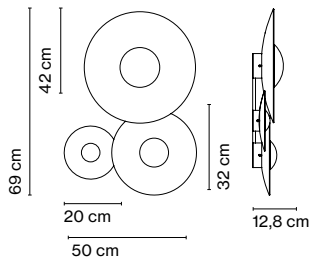

Accessory C3 20/32/42