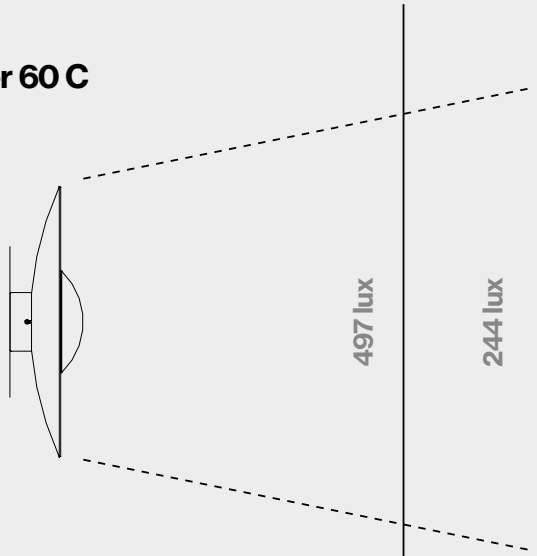

- Oak - Oak
- Wenge - Wenge
- Oak - White
- Wenge - White
- Brushed brass - Brushed brass
- Black - White

Range

How Ginger illuminates

Ginger 60 C

Ginger 42 C

Ginger 32 C

Ginger 20 C

At 70 cm

At 100 cm

At 70 cm

At 100 cm