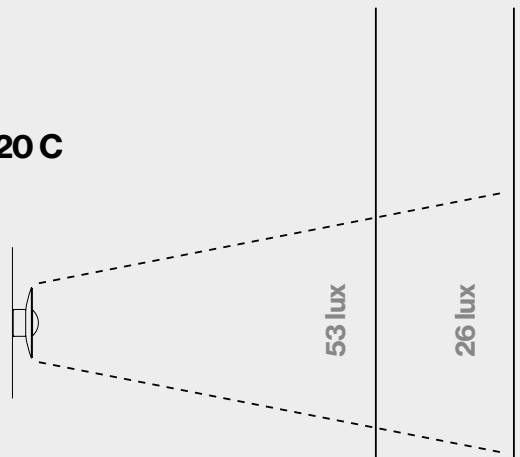

- Oak - Oak
- Wenge - Wenge
- Oak - White
- Wenge - White
- Brushed brass - Brushed brass
- Black - White

Range

How Ginger illuminates

Ginger 60 C

Ginger 42 C

Ginger 32 C

Ginger 20 C

At 70 cm

At 100 cm

At 70 cm

At 100 cm