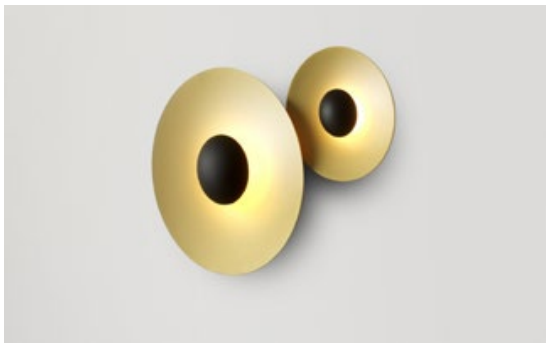

Accessory C2 20/32

LED SMD 13,9W 700mA 2700K CRI90
Light Source 1205lm
(included)

Accessory C3 20/42/60

LED SMD 35,6 700mA 2700K CRI90
Light Source 3335lm
(included)

Accessory C2 32/42

LED SMD 33,2W 700mA 2700K CRI90
Light Source 3196lm Luminaire 1048lm
(included)

Accessory C3 32/42/60

LED SMD 60,2W 700mA 2700K CRI90
Light Source 6219lm Luminaire 2213lm
(included)

Accessory C2 42/60

LED SMD 50,2W 700mA 2700K CRI90
Light Source 5153lm Luminaire 1863lm
(included)

Pressed wood or brushed aluminium diffuser.
Injected and lacquered black metal matte aluminium dissipater.

- Oak - Oak
- Wenge - Wenge
- Oak - White
- Wenge - White
- Brushed brass - Brushed brass
- Black - White

Range