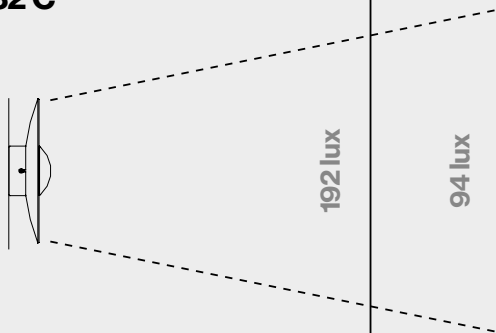

- Oak - Oak
- Wenge - Wenge
- Oak - White
- Wenge - White
- Brushed brass - Brushed brass
- Black - White

Range

How Ginger illuminates

Ginger 60 C

Ginger 42 C

Ginger 32 C

Ginger 20 C

At 70 cm

At 100 cm

At 70 cm

At 100 cm