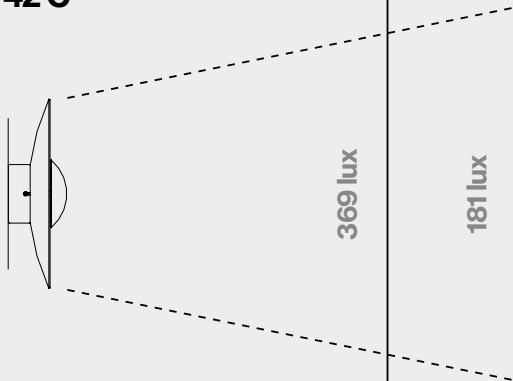

- Oak - Oak
- Wenge - Wenge
- Oak - White
- Wenge - White
- Brushed brass - Brushed brass
- Black - White

Range

How Ginger illuminates

Ginger 60 C

Ginger 42 C

Ginger 32 C

Ginger 20 C

At 70 cm

At 100 cm

At 70 cm

At 100 cm