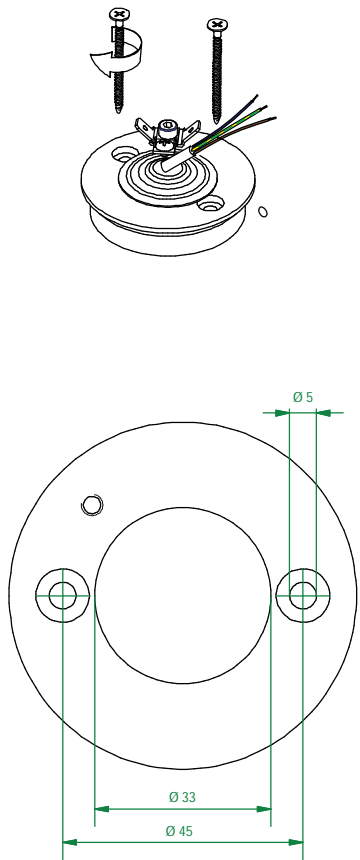

Lowieze low / high IP54 2x LED 3000K flood GI

126714XX_126724XX

1

2

3

Can be used with:
111889802 Earthpin 350mm BI

Replace protective shield when broken.
The luminaire shall only be used
complete with its protective shield.
Reference number: 1012034