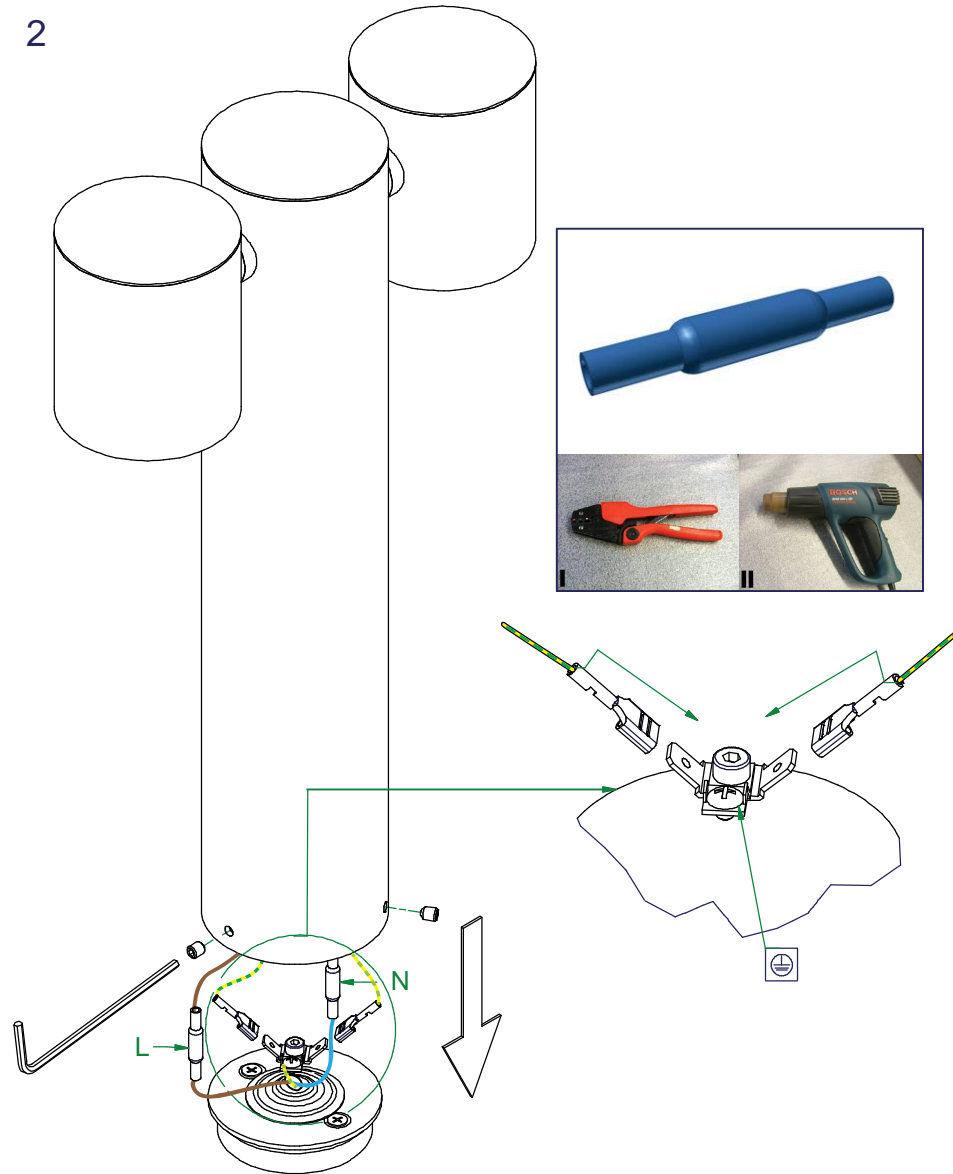

Lowieze low / high IP54 2x LED 3000K flood GI

126714XX_126724XX

1

2

3

Can be used with:
111889802 Earthpin 350mm BI

Replace protective shield when broken.
The luminaire shall only be used
complete with its protective shield.
Reference number: 1012034