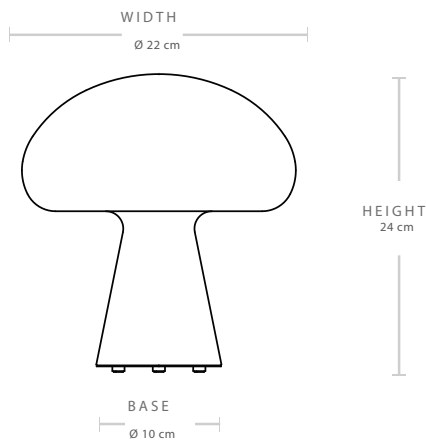

Dimensions & Weight

| | |
|----------------|---------|
| LAMP HEIGHT | 24 cm |
| LAMP STAND | Ø10 cm |
| SHADE DIAMETER | Ø22 cm |
| SHADE HEIGHT | 23.5 cm |
| CORD LENGTH | 100 cm |
| TOTAL WEIGHT | 1,16 kg |

Packaging

| | |
|-------------------|---------|
| NUMBER OF PARCELS | 1 |
| PACKAGING LENGTH | 27 cm |
| PACKAGING WIDTH | 27 cm |
| PACKAGING HEIGHT | 29 cm |
| PACKAGING WEIGHT | 0.5 kg |
| GROSS WEIGHT | 1,66 kg |