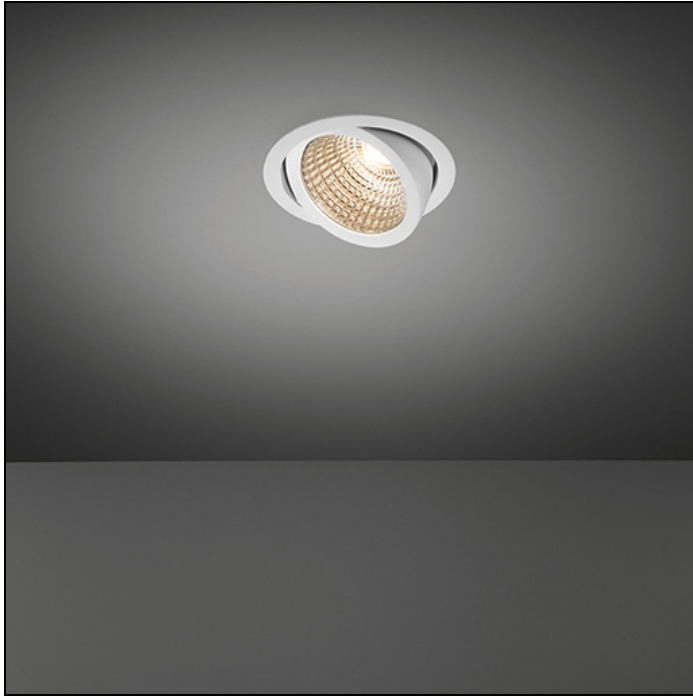

# K120 ADJUSTABLE

## K120 ADJUSTABLE LED GE

One letter is everything this elegant, simple and versatile spotlight portfolio needs. An example of a Modular classic, round, recessed and highly-bright K spotlights are ideal for hospitality and retail environments. A 45-degree inclination enables K to offer targeted illumination, highlighting the best aspects of key products, services and areas. We're adding yet another option to this core product to offer greater lighting flexibility for larger spaces. The K120 adjustable is the latest extension, with a larger diameter that offers a higher lumen output.

### SPECIFICATIONS

Lamp	1x LED Array		
Gear / Transfo	LED gear not incl.		
Cut-out size	ø 114 h 200		
Weight	0.39kg		
Min. distance	0.1 m		
IP	IP20		
Glow wire test	960°		
Lifetime	L80 B20 @ 50.000 hrs		
CRI	90		
Power supply	350mA	<b>500mA</b>	700mA
	33.3Vf	<b>34.3Vf</b>	35.7Vf
Connected load	11.7W	<b>17.2W</b>	25W
Lumen	1223lm	<b>1659lm</b>	2180lm
Efficacy	105lm/W	<b>96lm/W</b>	87lm/W
UGR	17	<b>19</b>	19
Adjustability	h 359° v 45°		

## K120 ADJUSTABLE LED GE