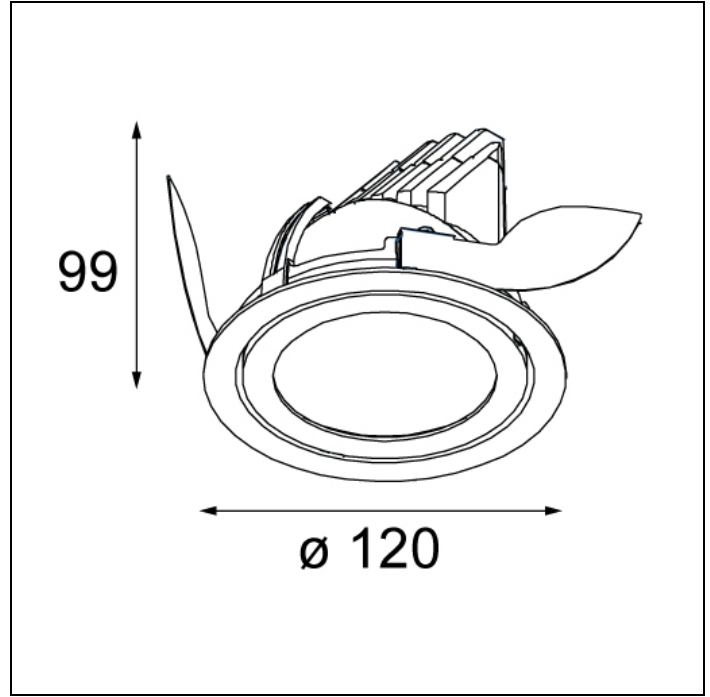

K120 ADJUSTABLE