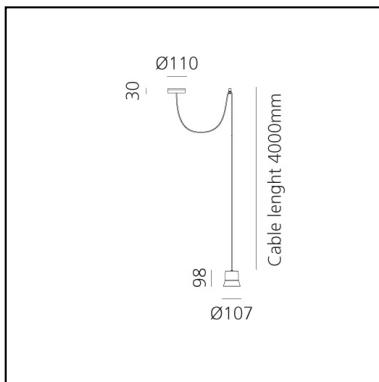

GIO.light Decentrata - White

Patrick Norguet

IP20   

LUMINAIRE

- Watt: **9W**
- Delivered lumen output: **425lm**
- CCT: **3000K**
- Efficiency: **67%**
- Efficacy: **47.22lm/W**
- CRI: **90**

Notes

Max. cable length 4000mm
Max. distance between rose and decentralised hook 2500mm

FEATURES

- Product Code: **0231510A**
- Colour: **White**
- Installation: **Suspension**
- Material: **Vetro, Alluminio**
- Series: **Design Collection**
- Environment: **Indoor**
- design by: **Patrick Norguet**

DIMENSIONS

- Height: **98 mm**
- Diameter: **107 mm**
- Base Width: **30 mm**
- Base Diameter: **110 mm**
- Glow Wire Test: **650°**

SOURCES INCLUDED

- Category: **Led**
- Number: **1**
- Watt: **8W**
- Delivered lumen output: **720lm**
- Color temperature (K): **3000K**
- CRI: **80**
- Color Tolerance: **MacAdam 3SDCM**
- Efficacy: **89lm/W**
- Service Life: **50000-L70**