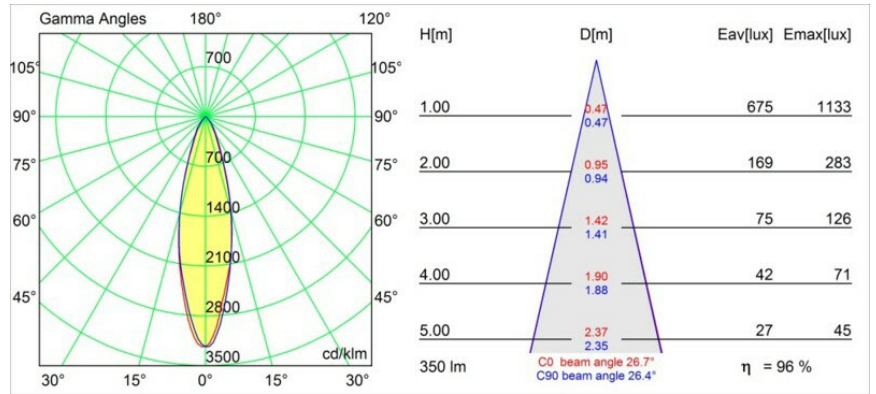

Light distribution & beam diagram