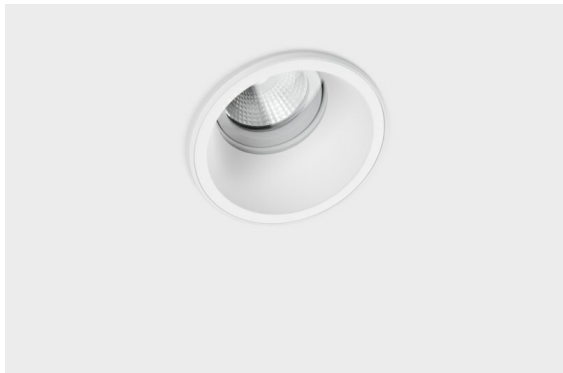

Date
Customer
Project
Type

Lotis Round Recessed 86 1x IP55 GU10 White Structure

Specifications

Material	10883638
Light Source Type	GU10
Lifetime	40,000 Hours
Lamp Included	No
Number of Light Sources	1
Light Direction	Down
Optic	Collimator
Input Voltage	230V
Electrical Class	II
IP Rating	55
Glow wire rating (°C)	960
Indoor/Outdoor	Indoor
Application	Ceiling, Wall
Mounting	Recessed
Cut-out size (mm)	ø79
Mounting depth (mm)	135.0
Adjustability	Not Applicable
Distance to Lighted Object (m)	0,5
Primary Colour & Primary Finish	White, Structure
Gross weight (g)	250.0
Remark	<ul style="list-style-type: none"> This is not a complete product. Light module required.

Lotis Round is a recessed spotlight with a slight trim. The hallmark of this luminaire is its deeply recessed cone, which holds the light source. Known for its effortless design and high functionality, Lotis Round comes in different diameters and with various types of light sources.