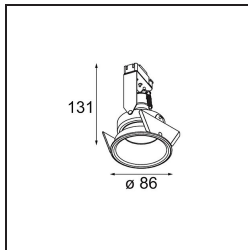

Date
Customer
Project
Type

Lotis Round Recessed 86 1x IP55 GU10 White Structure

Specifications

Material	10883638
Light Source Type	GU10
Lifetime	40,000 Hours
Lamp Included	No
Number of Light Sources	1
Light Direction	Down
Optic	Collimator
Input Voltage	230V
Electrical Class	II
IP Rating	55
Glow wire rating (°C)	960
Indoor/Outdoor	Indoor
Application	Ceiling, Wall
Mounting	Recessed
Cut-out size (mm)	ø79
Mounting depth (mm)	135.0
Adjustability	Not Applicable
Distance to Lighted Object (m)	0,5
Primary Colour & Primary Finish	White, Structure
Gross weight (g)	250.0
Remark	<ul style="list-style-type: none"> This is not a complete product. Light module required.

Lotis Round is a recessed spotlight with a slight trim. The hallmark of this luminaire is its deeply recessed cone, which holds the light source. Known for its effortless design and high functionality, Lotis Round comes in different diameters and with various types of light sources.

Light distribution & beam diagram

Installation Accessories

10889830 Conbox 192x190x130

12290230 Gypkit 190X190 - Ø80

Choose a required accessory