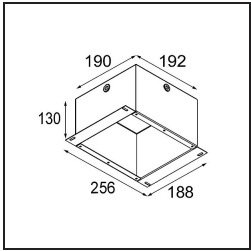

Installation Accessories

10889830 Conbox 192x190x130