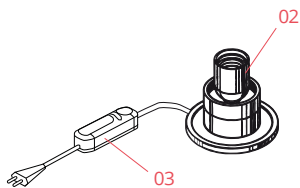

01.	Glo-Ball 1 opal diffuser. Grey Base	F3050061
02.	New version lamp holder	RF2500200
03.	Dimmer 4-25W 220-240V Black	RF32262

DOWNLOAD