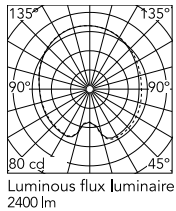

Schematic light drawing

Photometric

Lighting type	Total
Light distribution	Symmetric

Electrical

Insulation class	II
Frequency (Hz)	50/60
Main voltage (Vac)	220-240
LED voltage Vf (Vdc)	null
Dimmable	Yes
Dimming interface	Dimmer Integrated
Plug type	Type C
Batteries inside	No