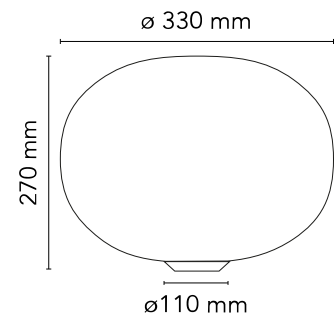

FLOS

F3021000 White

Glo-Ball Basic 1

Designed by Jasper Morrison, 1998

Halogen - 150W

Table/desk lamp providing diffused light. Diffuser consisting of an externally acidetched, hand blown, flashed opaline glass and a die-cast aluminum threaded ring nut with alodine plating finish. 30% fiberglass reinforced injection-molded polyamide base. Gray painted, die-cast aluminum diffuser support. On the cable there is the electronic dimmer which allows the regulation of light brightness.

Are you a professional and your project needs consulting and support?

[BOOK AN APPOINTMENT](#)

Main specifications

EAN	8059607002346
Mounting	Table
Environments	Indoor dry location
Light Source Type	Bulb
Lamp category	Halogen
Lamp holders	E27
Ilcos	HSGS
Number of heads	1
Power (W)	150

Physical

Colour	White
Length (mm)	330
Cord length (mm)	1900
Net weight (kg)	2.61
Package height (mm)	0
Package width (mm)	0
Package length (mm)	0
Package volume (m3)	0.07
IP internal	20

Download

[Mounting instructions](#)  PDF