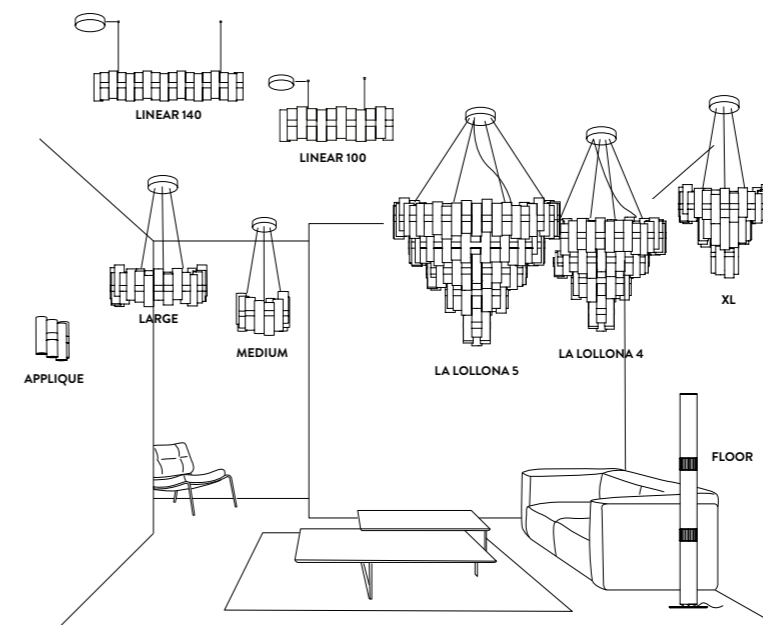

LA LOLLO ENTIRE COLLECTION