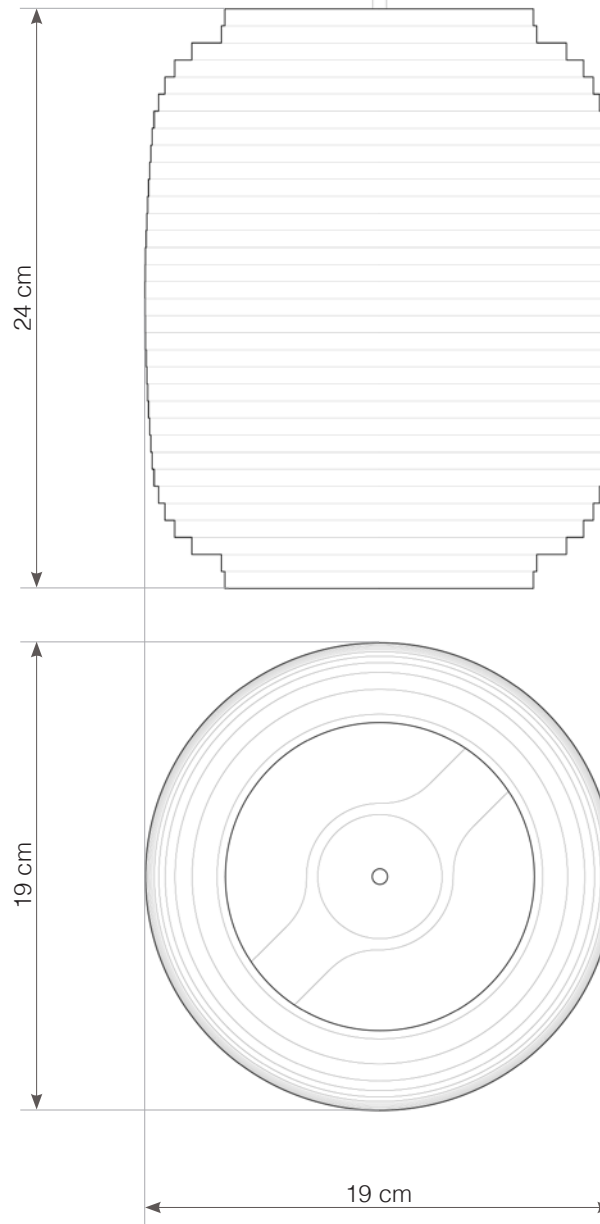

Ausi8

1x 40W maximum incandescent
E27 socket | 230V 50Hz | Class II

For use with dimmable incandescent bulbs. Also compatible with CFL bulbs or dimmable LED bulbs of equivalent wattage.

Mounting Installation: Suspended

recycled cardboard

responsibly made in holland

proudly designed in seattle | usa

responsible handmade quality

nontoxic fire retardant treated

compressed air recommended cleaning

use in dry location only

designed to recycle

hardwired cord set + ceiling canopy

INCLUDES A TWO-METER WHITE FABRIC CORD AND A GRAY POWDER COATED STEEL CANOPY. ○●
FIVE-METER CORDS ARE AVAILABLE FOR AN ADDITIONAL CHARGE.

Scraplight shades are non-toxic and are handmade using responsible practices. Because all Scraplights are handmade, dimensions may vary slightly. This luminaire is compatible with bulbs of the energy classes A++, A+, A, B, C, D & E (EU No 874/2012).