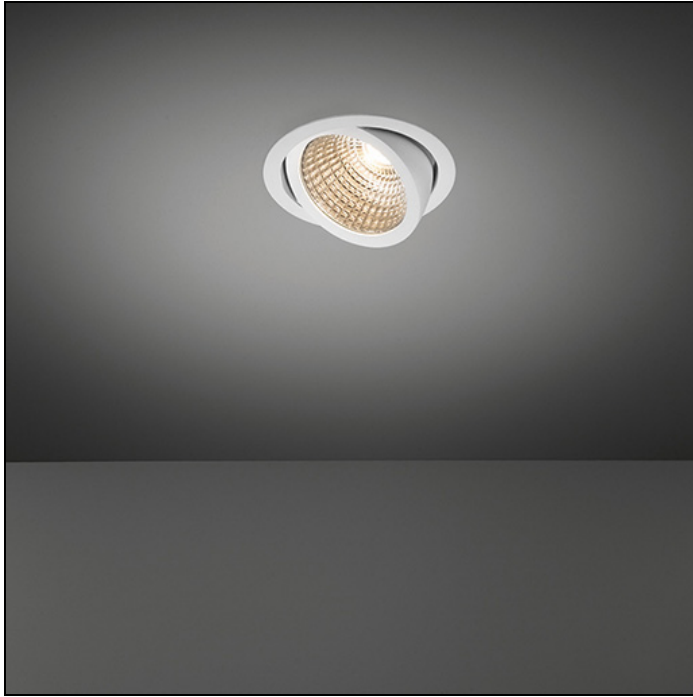

K120 ADJUSTABLE

K120 ADJUSTABLE LED GE

One letter is everything this elegant, simple and versatile spotlight portfolio needs. An example of a Modular classic, round, recessed and highly-bright K spotlights are ideal for hospitality and retail environments. A 45-degree inclination enables K to offer targeted illumination, highlighting the best aspects of key products, services and areas. We're adding yet another option to this core product to offer greater lighting flexibility for larger spaces. The K120 adjustable is the latest extension, with a larger diameter that offers a higher lumen output.

Art. Nr. 13342232

SPECIFICATIONS

Lamp	1x LED Array		
Gear / Transfo	LED gear not incl.		
Cut-out size	ø 114 h 200		
Weight	0.39kg		
Min. distance	0.1 m		
IP	IP20		
Glow wire test	960°		
Lifetime	L80 B20 @ 50.000 hrs		
CRI	90		
Power supply	350mA	500mA	700mA
	33.3Vf	34.3Vf	35.7Vf
Connected load	11.7W	17.2W	25W
Lumen	1299lm	1762lm	2316lm
Efficacy	111lm/W	102lm/W	93lm/W
UGR	19	20	21
Adjustability	h 359° v 45°		

Available label
<http://supemodular.com/assets/TYPE2.pdf>

	WARM WHITE 2700K / CRI 90+			WARM WHITE 3000K / CRI 90+			NEUTRAL WHITE 4000K / CRI 90+		
	SPOT 15°	MEDIUM 25°	FLOOD 40°	SPOT 15°	MEDIUM 25°	FLOOD 40°	SPOT 15°	MEDIUM 25°	FLOOD 40°
black struc	13340032	13340132	13340232	13341032	13341132	13341232	13342032	13342132	13342232
donkey grey struc	13340071	13340171	13340271	13341071	13341171	13341271	13342071	13342171	13342271
white struc	13340009	13340109	13340209	13341009	13341109	13341209	13342009	13342109	13342209

K120 ADJUSTABLE LED GE

ACCESSORIES

LENSES

10216903 | SPREADLENS Ø80

ANTIGLARE

10212802 | HONEYCOMB Ø80 BLACK
10217002 | CROSS BLADE Ø80 BLACK

HUE-BRIDGE

70000616 | HUE BRIDGE EU
70000617 | HUE BRIDGE UK