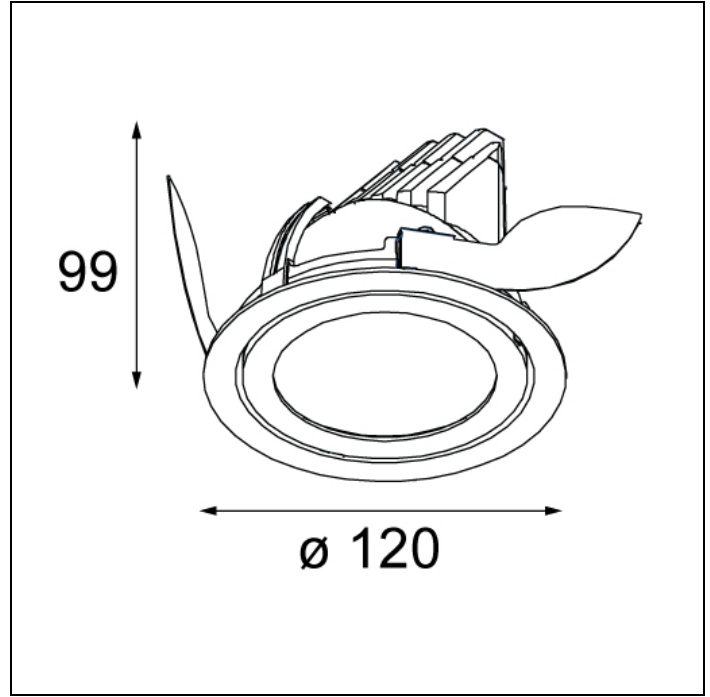

K120 ADJUSTABLE

K120 ADJUSTABLE LED GE

One letter is everything this elegant, simple and versatile spotlight portfolio needs. An example of a Modular classic, round, recessed and highly-bright K spotlights are ideal for hospitality and retail environments. A 45-degree inclination enables K to offer targeted illumination, highlighting the best aspects of key products, services and areas. We're adding yet another option to this core product to offer greater lighting flexibility for larger spaces. The K120 adjustable is the latest extension, with a larger diameter that offers a higher lumen output.

Art. Nr. 13342232

SPECIFICATIONS

Lamp	1x LED Array		
Gear / Transfo	LED gear not incl.		
Cut-out size	ø 114 h 200		
Weight	0.39kg		
Min. distance	0.1 m		
IP	IP20		
Glow wire test	960°		
Lifetime	L80 B20 @ 50.000 hrs		
CRI	90		
Power supply	350mA	500mA	700mA
	33.3Vf	34.3Vf	35.7Vf
Connected load	11.7W	17.2W	25W
Lumen	1299lm	1762lm	2316lm
Efficacy	111lm/W	102lm/W	93lm/W
UGR	19	20	21
Adjustability	h 359° v 45°		

Available label
<http://supemodular.com/assets/TYPE2.pdf>

	WARM WHITE 2700K / CRI 90+			WARM WHITE 3000K / CRI 90+			NEUTRAL WHITE 4000K / CRI 90+		
	SPOT 15°	MEDIUM 25°	FLOOD 40°	SPOT 15°	MEDIUM 25°	FLOOD 40°	SPOT 15°	MEDIUM 25°	FLOOD 40°
black struc	13340032	13340132	13340232	13341032	13341132	13341232	13342032	13342132	13342232
donkey grey struc	13340071	13340171	13340271	13341071	13341171	13341271	13342071	13342171	13342271
white struc	13340009	13340109	13340209	13341009	13341109	13341209	13342009	13342109	13342209