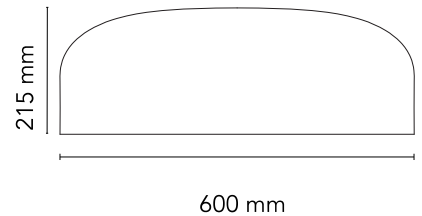

Are you a professional and your project needs consulting and support?

[BOOK AN APPOINTMENT](#)

Main specifications

EAN	8059607031278
Mounting	Ceiling
Environments	Indoor dry location
Light Source Type	Bulb
Lamp category	Halogen
Lamp type	A70
Lamp holders	E27
Iicos	HSGSA
Bulb finish	Frosted
Number of heads	4
Power (W)	70
System power (W)	280

Physical

Colour	White
Length (mm)	600
Net weight (kg)	4.5
Package height (mm)	310
Package width (mm)	710
Package length (mm)	710
Package volume (m3)	0.16
IP internal	20

Download

- [Mounting instructions](#)  PDF
- [Spare Parts](#)  PDF