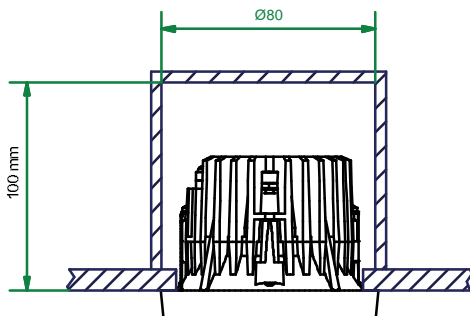

CAN BE USED WITH

Drivers:
see driver matrix - latest version on website
www.supermodular.com or check sales contact

Recessed ring:
12500230 Recessed ring Ø70 H100

Gypkit - conbox
12290130 Gypkit 190X190X Ø70
10889830 Conbox outer dim. 190x192x130