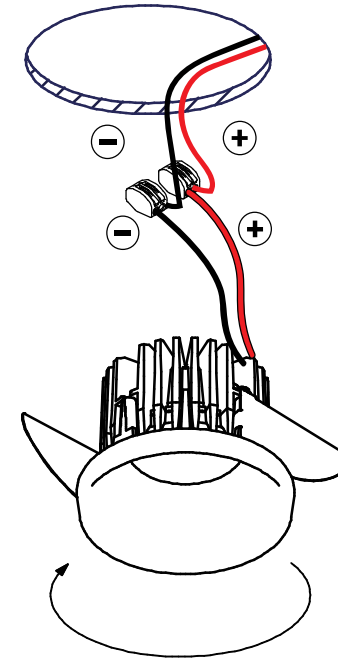

Smart Kup 82 LED Warm Dim GE

124730XX_124731XX_124732XX

Drive Current (mA)	Forward Voltage		Power (W)
	min (Vf)	max (Vf)	
350	15,5	18,5	6
For serial connection, respect polarity!			
⊕ RED		⊖ BLACK	

install : Twist clockwise
uninstall : Twist counterclockwise

CAN BE USED WITH

Drivers:
see driver matrix - latest version on website
www.supermodular.com or check sales contact

Recessed ring:
12500230 Recessed ring Ø70 H100

Gypkit - conbox
12290130 Gypkit 190X190X Ø70
10889830 Conbox outer dim. 190x192x130

Mask:
12500009 Smart Mask 82 1x WhStr
12500032 Smart Mask 82 1x BiStr
12500046 Smart Mask 82 1x Gold
12500109 Smart Mask 82 2Lx WhStr
12500132 Smart Mask 82 2Lx BiStr
12500146 Smart Mask 82 2Lx Gold