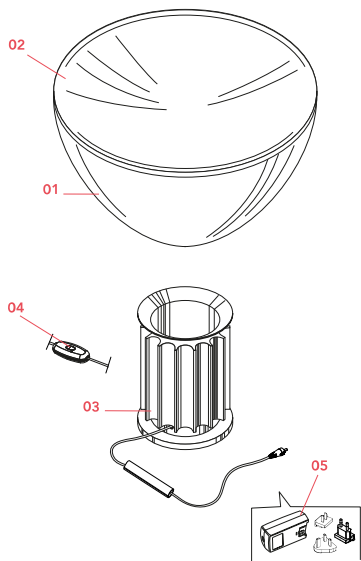

Physical

Colour	Bronze
Length (mm)	142
Cord length (mm)	1900
Net weight (kg)	4.25
Package height (mm)	0
Package width (mm)	0
Package length (mm)	0
Package volume (m3)	0.11
IP internal	20

Download

Mounting instructions	PDF
Mounting instructions	PDF
Spare Parts	PDF

Spare Parts

- | | | |
|-----|---|-----------|
| 01. | Taccia Small transparent diffuser & reflector | F6606000 |
| 02. | White reflector | RF24886 |
| 03. | Taccia small led base with old dimmer | F6605046 |
| 04. | Jack plug with coaxial cable and dimmer | RF6605100 |
| 05. | Black plug assembly kit & 24V driver | RF3320100 |
| 10. | Assembly Coaxial Connector | RF3390130 |