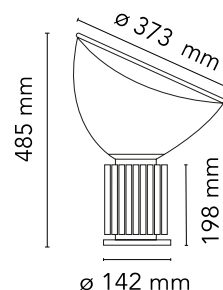

FLOS

F6604046 Bronze

Taccia Small

Designed by Achille and Pier Giacomo Castiglioni, 1962

16W - 2700K

Table lamp providing indirect and reflected light. Reflector in painted aluminium, gloss white on the outside and matt white on the inside. Directionable diffuser in transparent blown glass. Body in matt black or naturally anodized extruded aluminium. Base in nickel-plated ABS+PC. Electric cable of useful length 190 cm, with dimmer switch for ON/OFF and adjustment of the light flow between 10-100%. Plug-in power supply with interchangeable plugs.

Are you a professional and your project needs consulting and support?

BOOK AN APPOINTMENT

Main specifications

Mounting	Table floor
Environments	Indoor dry location
Light Source Type	LED
LED type	LED array
Power (W)	16

Physical

Colour	Bronze
Length (mm)	142
Cord length (mm)	1900
Net weight (kg)	4.25
Package height (mm)	0
Package width (mm)	0
Package length (mm)	0
Package volume (m3)	0.11
IP internal	20

Download

Mounting instructions	PDF
Mounting instructions	PDF
Spare Parts	PDF