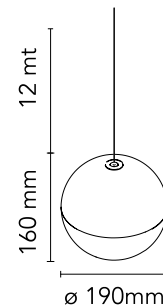

FLOS

F6488009 White

String Light - Sphere head - 12mt cable - CASAMBI Ready

Designed by Michael Anastassiades, 2014

21W - 1515lm - 2700K

Suspension lamp providing diffused light. Black, white or blue varnished die-cast aluminium body coated with clear soft-touch varnish. Optical diffuser in opal PC. Suspension system of 12 metres with Kevlar reinforced coaxial cable. Available with wall/ceiling connection in black PC and power supply with floor switch in black varnished PC. The on/off switch is electronic with optical and touch dimm mechanism included or touch dimm and CASAMBI Ready version. Dimmer included. Compulsory to add either floor switch or ceiling/wall rose.

Are you a professional and your project needs consulting and support?

[BOOK AN APPOINTMENT](#)