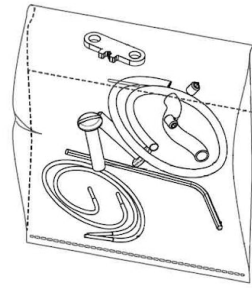

F6484309

Sting Light Floor Switch

OPTIONAL

F6485009

String Light Cable

Spare Parts

- | | | |
|-----|---------------------------------------------------------|-----------|
| 01. | Kit with white hooks and white cable clamps | RF6480109 |
| 02. | Power supply unit for led | RF22934 |
| 03. | Kit with allen key and screws for ceiling rose assembly | RFU648200 |
| 03. | Kit with allen key and screws for ceiling rose assembly | RF6480200 |

DOWNLOAD

RF6480109
Kit with white hooks and white
cable clamps

RF22934
Power supply unit for led

RFU648200
Kit with allen key and screws for
ceiling rose assembly

RF6480200
Kit with allen key and screws for
ceiling rose assembly