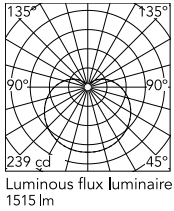

Schematic light drawing

Ecodesign and Energy Labelling

This product contains a light source of energy efficiency class D

Replaceable (LED only)
light source by a
professional

Photometric

Light distribution	Roto symmetric
CCT (K)	2700

Electrical

Insulation class	III
Main voltage (Vac)	48
Forward voltage (V)	48
LED voltage Vf (Vdc)	null
Driver	Remote excluded
Dimming type	Electronic 48V
Batteries inside	No