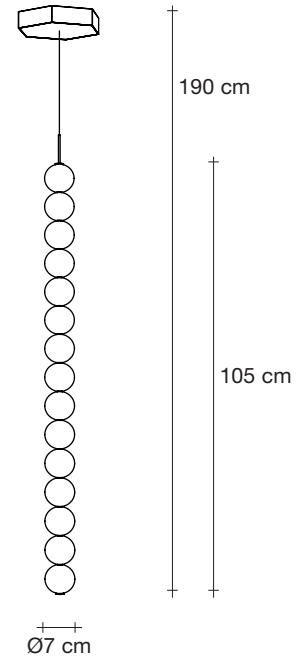

Integrated Led |
220-240V ~ 50/60Hz

Canopy |

- LED integrated
  10,8W 3000K
  1620 lm
- Dimmable with 0-10V and
  PWM systems only
  Dali system on request