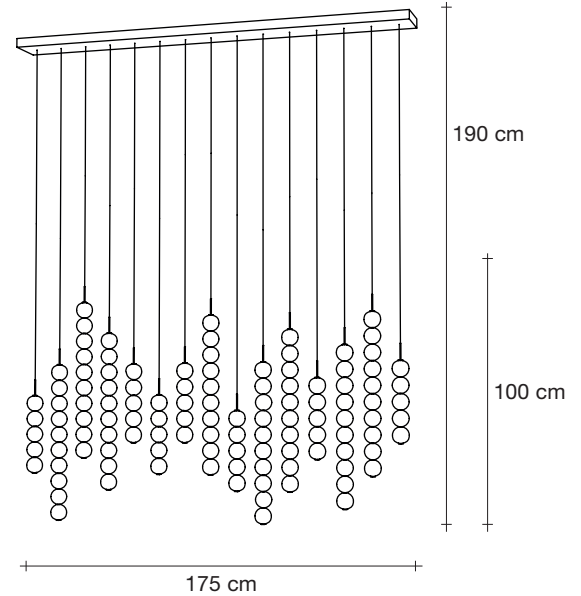

10
28,8

6
19,8

1x 158cm x 25cm x 25cm
2x 107cm x 80cm x 24,5cm

Abacus, multiplying *luminescence*.

design Draw
terzani.com

Body |

Type |
Suspension
Materials |
Brass and Satin white glass

Finishes | Code
 White canopy/Brass
OV15S E8 A3 115
 Brass canopy/Brass
OV15S M3 A3 115