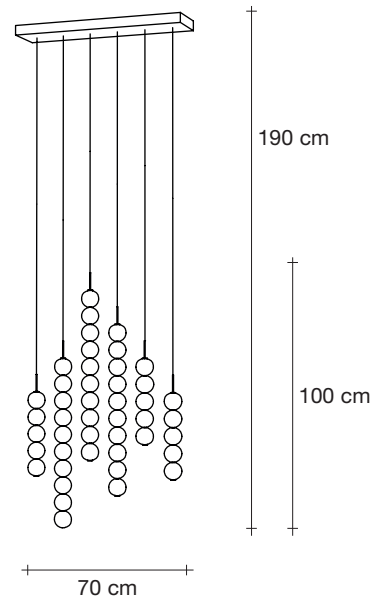

Integrated Led |

220-240V ~ 50/60Hz

LED integrated 3000K
3 x 3,6W
3 x 7,2W
4860lm

Dimmable with 0-10V and
PWM systems only
Dali system on request

Canopy |