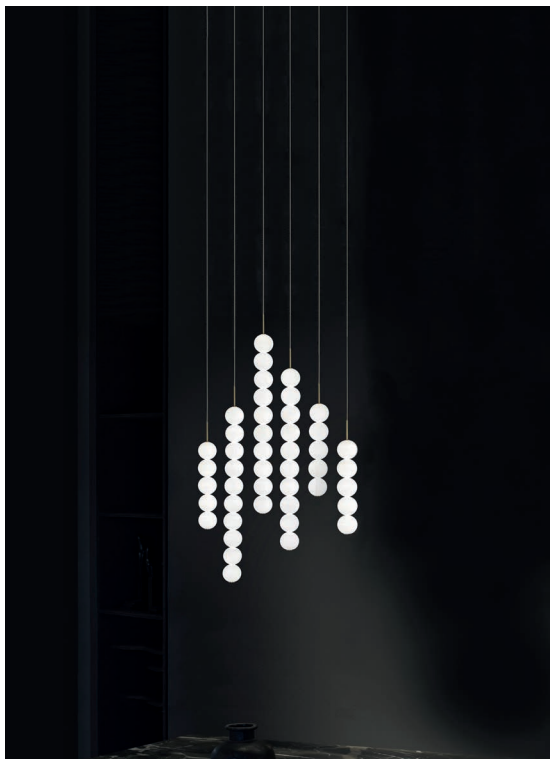

Abacus, multiplying *luminescence*.

design Draw
terzani.com

TERZANI
LA LUCE PENSATA

Body |

Type |
Suspension

Materials |
Brass and Satin white glass

Finishes | Code

White canopy/Brass
0V06S E8 A3 45

Brass canopy/Brass
0V06S M3 A3 45