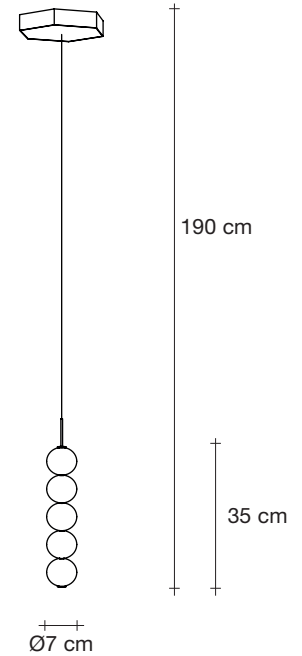

Integrated Led |
220-240V ~ 50/60Hz

LED integrated
3,6W 3000K
540 lm

Dimmable with 0-10V and
PWM systems only
Dali system on request

Canopy |