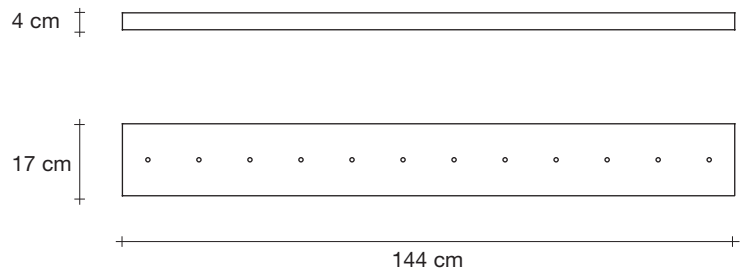

Body |

Integrated Led |
220-240V ~ 50/60Hz

 LED integrated 3000K
6 x 3,6W
6 x 7,2W
9720lm

 Dimmable with 0-10V and
PWM systems only
Dali system on request

Canopy |

Used for centuries as the tool to both teach and communicate mathematics, the abacus was found in one form or another across the ancient world. At Terzani, we saw the beauty in the abacus' mathematical purity and clean, functional design. In the hands of Terzani's craftsmen, we've turned this inspiration into a new collection of modular pendant lamps whose flexibility allows for complex and beautiful configurations. Each module, or strand, of Abacus contains a custom set of round, hand-blown opal glass which emit a soft and uniform light. And, as the original abacus was used to calculate everything from simple addition to complex formulas, we've retained the same scalability. Due to its customization, our Abacus light is just as suitable in a home as a commercial space, and its almost infinite configurations makes sure you always come up with the right solution.