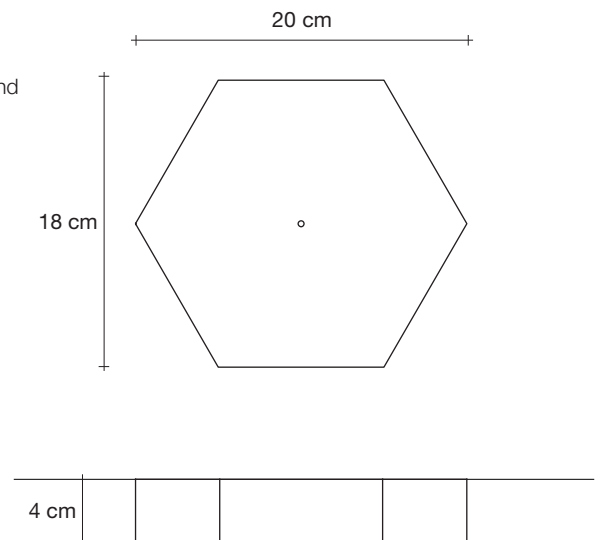

Used for centuries as the tool to both teach and communicate mathematics, the abacus was found in one form or another across the ancient world. At Terzani, we saw the beauty in the abacus' mathematical purity and clean, functional design. In the hands of Terzani's craftsmen, we've turned this inspiration into a new collection of modular pendant lamps whose flexibility allows for complex and beautiful configurations. Each module, or strand, of Abacus contains a custom set of round, hand-blown opal glass which emit a soft and uniform light. And, as the original abacus was used to calculate everything from simple addition to complex formulas, we've retained the same scalability. Due to its customization, our Abacus light is just as suitable in a home as a commercial space, and its almost infinite configurations makes sure you always come up with the right solution.

2,4

1,6

50cm x 31cm x 21cm