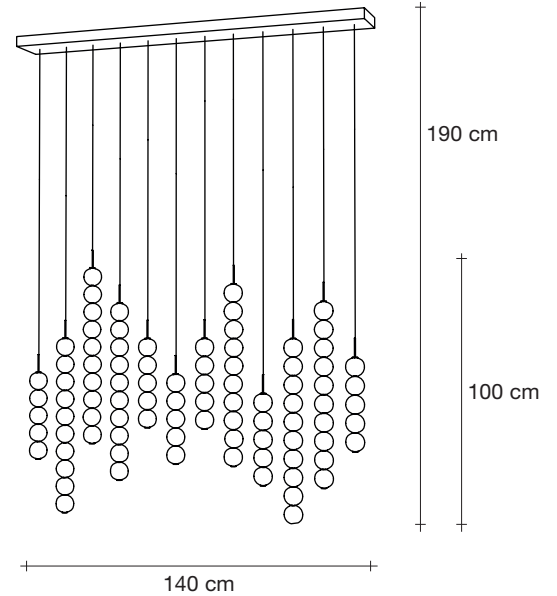

Integrated Led |
220-240V ~ 50/60Hz

LED integrated 3000K
6 x 3,6W
6 x 7,2W
9720lm

Dimmable with 0-10V and
PWM systems only
Dali system on request

Canopy |