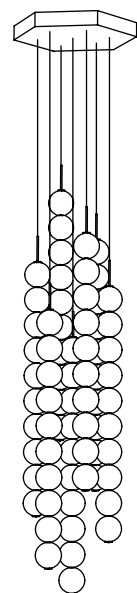

Abacus, multiplying *luminescence*.

design Draw
terzani.com

TERZANI
LA LUCE PENSATA

Body |

Type |

Suspension

Materials |

Brass and Satin white glass

Finishes | Code

White canopy/Brass
0V072S E8 A3

Brass canopy/Brass
0V072S M3 A3

Ø30 cm

Integrated Led |

220-240V ~ 50/60Hz

LED integrated
7 x 7,2W 3000K
7560 lm

Dimmable with 0-10V and
PWM systems only
Dali system on request

Canopy |

35 cm

4 cm

Used for centuries as the tool to both teach and communicate mathematics, the abacus was found in one form or another across the ancient world. At Terzani, we saw the beauty in the abacus' mathematical purity and clean, functional design. In the hands of Terzani's craftsmen, we've turned this inspiration into a new collection of modular pendant lamps whose flexibility allows for complex and beautiful configurations. Each module, or strand, of Abacus contains a custom set of round, hand-blown opal glass which emit a soft and uniform light. And, as the original abacus was used to calculate everything from simple addition to complex formulas, we've retained the same scalability. Due to its customization, our Abacus light is just as suitable in a home as a commercial space, and its almost infinite configurations makes sure you always come up with the right solution.

12,5

7,5

191cm x 46cm x 46cm