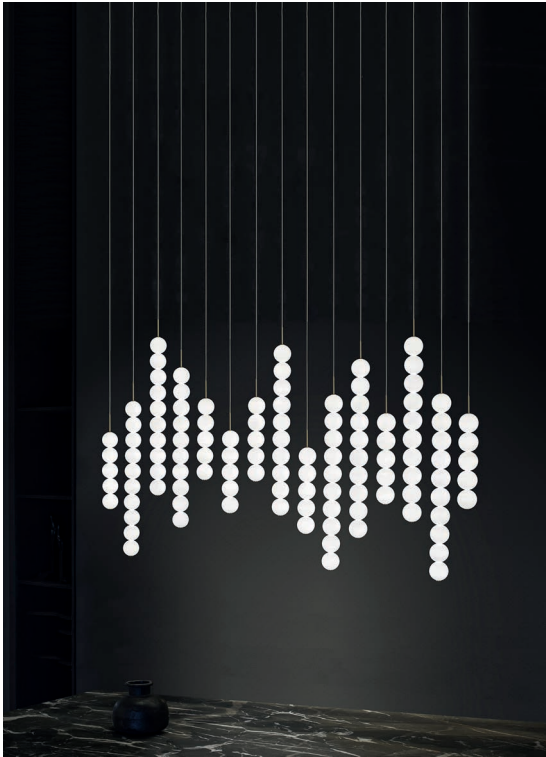

Abacus, multiplying *luminescence*.

design Draw
terzani.com