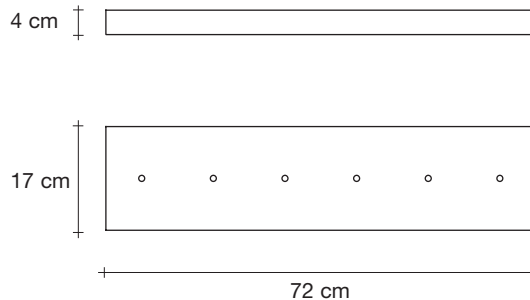

Used for centuries as the tool to both teach and communicate mathematics, the abacus was found in one form or another across the ancient world. At Terzani, we saw the beauty in the abacus' mathematical purity and clean, functional design. In the hands of Terzani's craftsmen, we've turned this inspiration into a new collection of modular pendant lamps whose flexibility allows for complex and beautiful configurations. Each module, or strand, of Abacus contains a custom set of round, hand-blown opal glass which emit a soft and uniform light. And, as the original abacus was used to calculate everything from simple addition to complex formulas, we've retained the same scalability. Due to its customization, our Abacus light is just as suitable in a home as a commercial space, and its almost infinite configurations makes sure you always come up with the right solution.