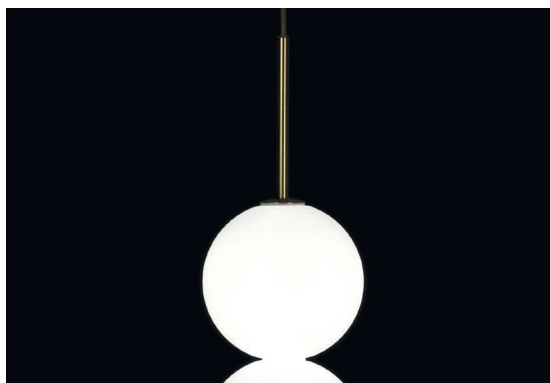

Integrated Led |
220-240V ~ 50/60Hz

LED integrated
7,2W 3000K
1080 lm

Dimmable with 0-10V and
PWM systems only
Dali system on request

Canopy |