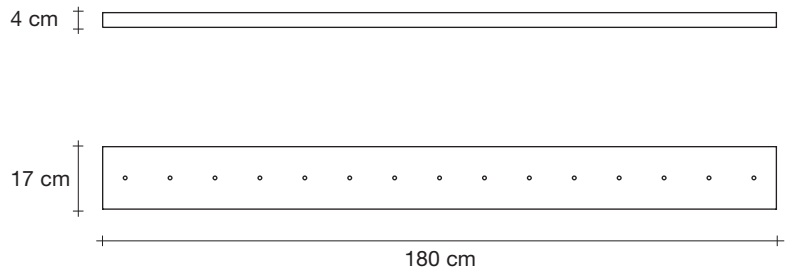

Used for centuries as the tool to both teach and communicate mathematics, the abacus was found in one form or another across the ancient world. At Terzani, we saw the beauty in the abacus' mathematical purity and clean, functional design. In the hands of Terzani's craftsmen, we've turned this inspiration into a new collection of modular pendant lamps whose flexibility allows for complex and beautiful configurations. Each module, or strand, of Abacus contains a custom set of round, hand-blown opal glass which emit a soft and uniform light. And, as the original abacus was used to calculate everything from simple addition to complex formulas, we've retained the same scalability. Due to its customization, our Abacus light is just as suitable in a home as a commercial space, and its almost infinite configurations makes sure you always come up with the right solution.

15,6
36,6

13
25,2

1x 191cm x 46cm x 46cm
2x 110cm x 110cm x 30cm