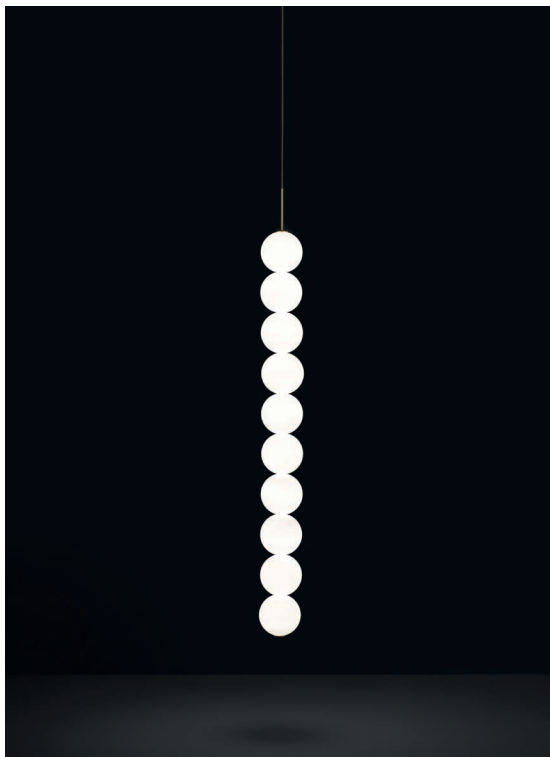

 Brass canopy/Brass
OV011S M3 A3

Integrated Led |
220-240V ~ 50/60Hz

 LED integrated
3,6W 3000K
540 lm

 Dimmable with 0-10V and
PWM systems only
Dali system on request

Canopy |

Used for centuries as the tool to both teach and communicate mathematics, the abacus was found in one form or another across the ancient world. At Terzani, we saw the beauty in the abacus' mathematical purity and clean, functional design. In the hands of Terzani's craftsmen, we've turned this inspiration into a new collection of modular pendant lamps whose flexibility allows for complex and beautiful configurations. Each module, or strand, of Abacus contains a custom set of round, hand-blown opal glass which emit a soft and uniform light. And, as the original abacus was used to calculate everything from simple addition to complex formulas, we've retained the same scalability. Due to its customization, our Abacus light is just as suitable in a home as a commercial space, and its almost infinite configurations makes sure you always come up with the right solution.

2,4

1,6

50cm x 31cm x 21cm

Abacus, multiplying *luminescence*.

design Draw
terzani.com

TERZANI
LA LUCE PENSATA

Body |

Type |
Pendant