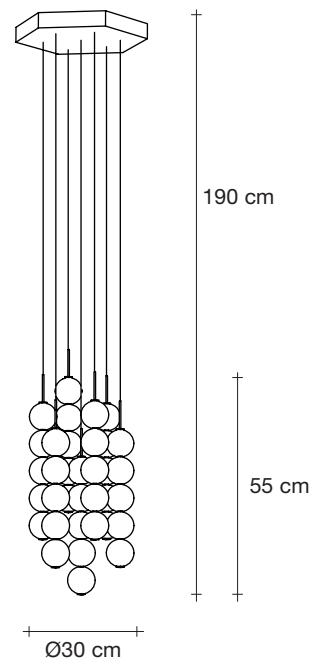

Integrated Led |
220-240V ~ 50/60Hz

LED integrated
7 x 3,6W 3000K
3780 lm

Dimmable with 0-10V and
PWM systems only
Dali system on request

Canopy |