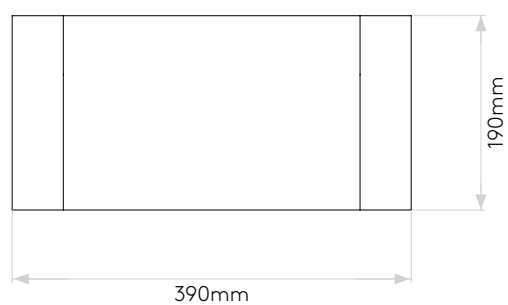

Please note that some dimensions may vary slightly due to manufacturing tolerances, this includes cable entry and fixing holes

Veuillez noter que certaines dimensions peuvent varier légèrement en raison des tolérances de fabrication, y compris l'entrée de câble et les trous de fixation.

Bitte beachten Sie, dass die Maße Fertigungstoleranzen unterliegen und daher in geringem Umfang von der angegebenen Größe abweichen können. Dies gilt auch für Kabeleingänge und Befestigungslöcher.

Si prega notare che possono esserci piccole variazioni in alcune dimensioni dovute alle tolleranze di produzione, queste includono l'ingresso del cavo e i fori di fissaggio.