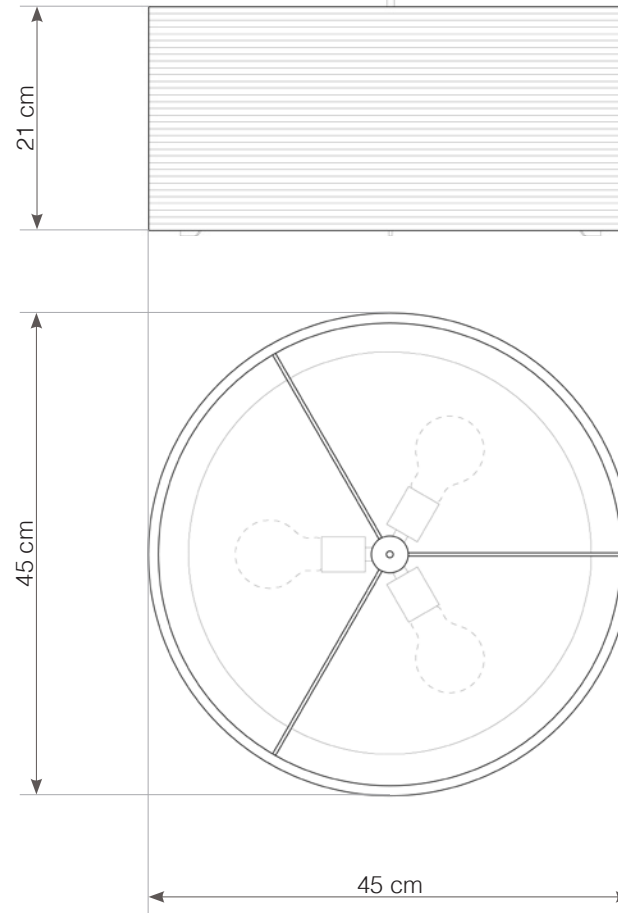

Drum18

3x 100W maximum incandescent
E27 socket | 230V 50Hz | Class I

For use with dimmable incandescent bulbs. Also compatible with CFL bulbs or dimmable LED bulbs of equivalent wattage.

Mounting Installation: Suspended

recycled cardboard

responsibly made in holland

proudly designed in seattle | usa

responsible handmade quality

nontoxic fire retardant treated

contains tempered glass

gray powder-coated steel frame

compressed air recommended cleaning

use in dry location only

designed to recycle

hardwired cord set + ceiling canopy

INCLUDES A TWO-METER WHITE FABRIC CORD AND A GRAY POWDER COATED STEEL CANOPY. ○ ●
FIVE-METER CORDS ARE AVAILABLE FOR AN ADDITIONAL CHARGE.

Scraplight shades are non-toxic and are handmade using responsible practices. Because all Scraplights are handmade, dimensions may vary slightly. This luminaire is compatible with bulbs of the energy classes A++, A+, A, B, C, D & E (EU No 874/2012).