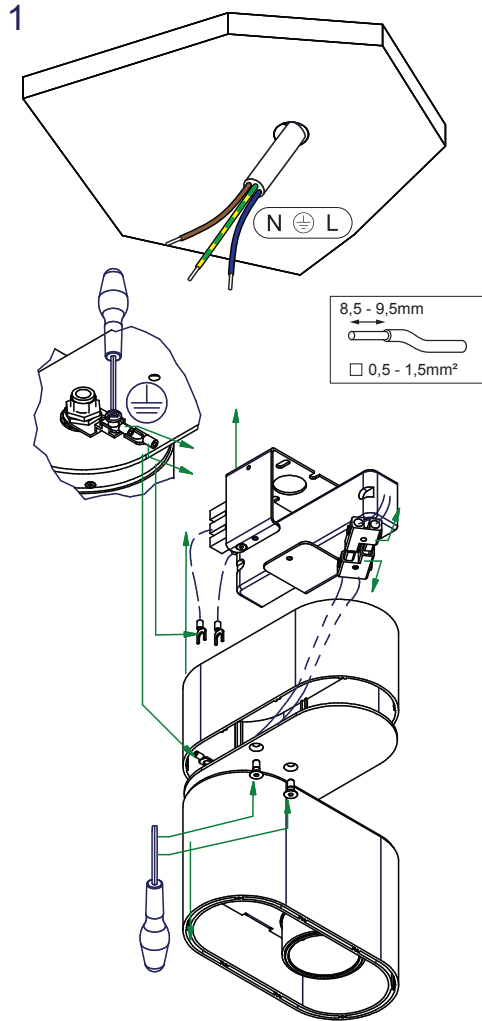

Duell Surface 1xLED 2,7K GI

110730XX_110732XX

 The light source contained in this luminaire shall only be replaced by the manufacturer or his service agent or a similar qualified person