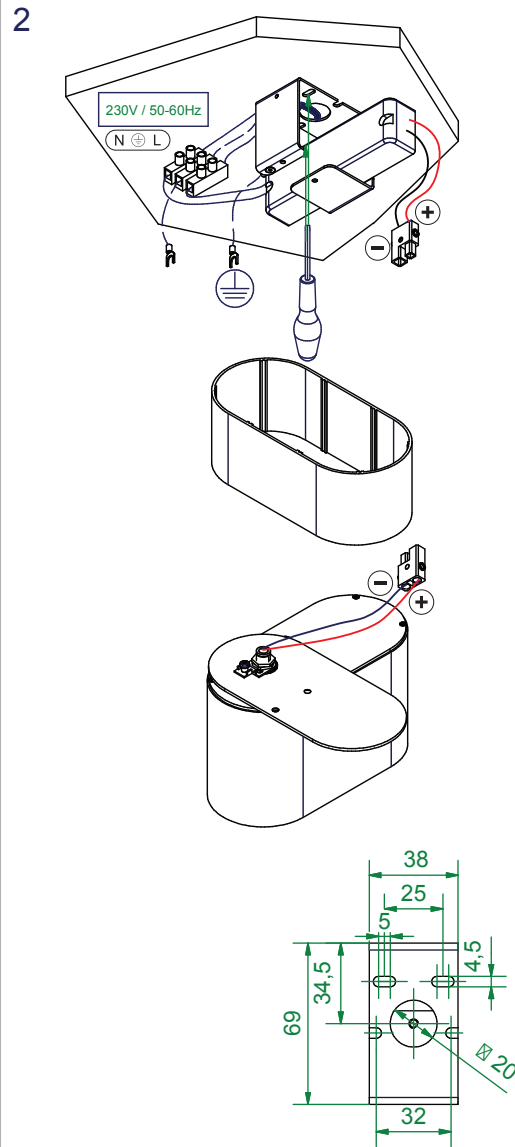

Duell Surface 1xLED 2,7K GI

110730XX_110732XX

 The light source contained in this luminaire shall only be replaced by the manufacturer or his service agent or a similar qualified person