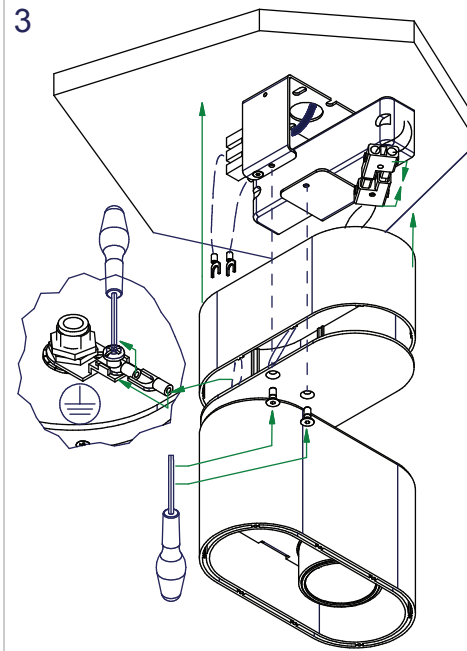

Duell Surface 1xLED 2,7K GI

110730XX_110732XX

 The light source contained in this luminaire shall only be replaced by the manufacturer or his service agent or a similar qualified person