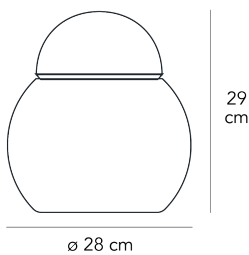

MADE IN

IT

MATERIAL DESCRIPTION

glass

ALIMENTATION CABLE

Black

COLOR DESCRIPTION SKU

white

DIMMER

Not dimmable

GROUP TENSION

Bulb

CERTIFICATIONS

ENERGY CLASS

A++ >> E

COLOR

RECOMMENDED SOURCE

LED 1x8,5W E27 (2700K, 806Lm) or HA 1x46W E27 (2700K, 700Lm) or FL 1x12W E27

SKU

F502805100BINE