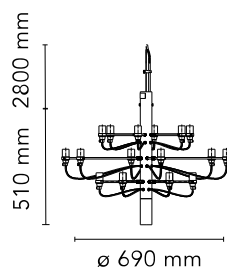

Are you a professional and your project needs consulting and support?

[BOOK AN APPOINTMENT](#)

Main specifications

EAN	8059607000410
Mounting	Suspension
Environments	Indoor dry location
Light Source Type	Bulb
Lamp category	LED retrofit
Lamp holders	E14
Ilcos	IBS/F
Number of heads	18
Power (W)	15

Physical

Colour	Brass
Length (mm)	670
Cord length (mm)	2800
Canopy dimension (mm)	36
Canopy width (mm)	146
Net weight (kg)	3.27
Package height (mm)	0
Package width (mm)	0
Package length (mm)	0
Package volume (m3)	0.02
IP internal	20