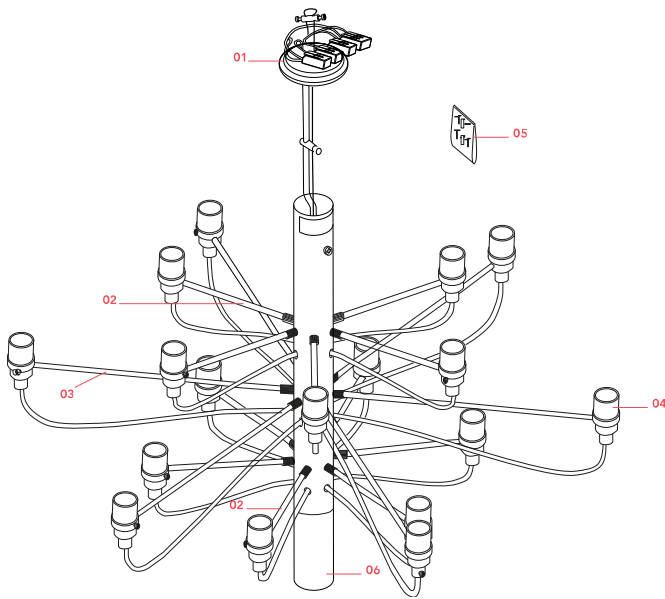

FLOS

A1352059 Brass

2097/18 (clear bulbs)

Designed by Gino Sarfatti, 2019

LED retrofit - 18 x 15W

Suspension lamp providing diffused light. Steel central structure with brass arms, both available either chromium-plated, matt black or golded. Steel ceiling fitting and rose.

Physical

Colour	Brass
Length (mm)	670
Cord length (mm)	2800
Canopy dimension (mm)	36
Canopy width (mm)	146
Net weight (kg)	3.27
Package height (mm)	0
Package width (mm)	0
Package length (mm)	0
Package volume (m3)	0.02
IP internal	20

RF28889

LED Frosted Mini Lamp E14 2,7W
2700K Dimmable (Set 20pcs)

INCLUDED

RF28890

LED Clear Mini Lamp E14 2W
2200K Dimmable (Set 20pcs)

Spare Parts

- | | | |
|-----|--------------------------|-----------|
| 01. | Ceiling rose | RL7060800 |
| 02. | Brass short arm (200mm) | RL7060459 |
| 03. | Brass Medium Arm (310mm) | RF33865 |
| 04. | 2097 E14 lamp holder | RL7050100 |
| 05. | Brass lower cap | RL7050759 |
| 06. | Brass lower cap | RL7050959 |

DOWNLOAD

RL7060800
Ceiling rose

RL7060459
Brass short arm (200mm)

RF33865
Brass Medium Arm (310mm)

RL7050100
2097 E14 lamp holder

RL7050759
Brass lower cap

RL7050959
Brass lower cap