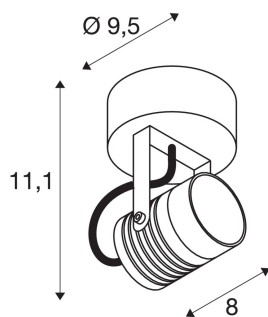

## TECHNICAL DATA

Item no.:	1004957
Primary nominal voltage	100-240V ~50/60Hz mA/V
Secondary power / secondary voltage	240 mA/V
Vertical tilting range	180 °
Horizontal rotation range	330 °
Length	8.0 cm
Height	111.0 cm
Diameter	6.0 cm
Net weight	0.57 kg
Gross weight	0.61 kg
IP Code	IP 55
Safety class	I
Impact resistance class	IK06
Impact resistance	1 Joule
Assembly	Surface
Assembly details	Ceiling, Wall
Wattage	6.0 W
Lumen	400 lm
Colour temperature	3000 Kelvin
Beam angle	40 °
Color	rust
CRI	>80